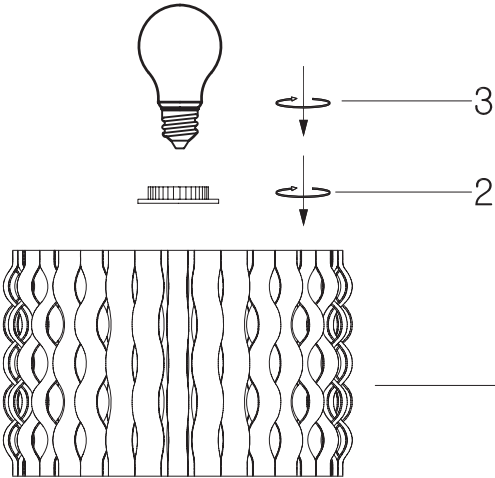

Instruction

Collection: Modern
Series: Delicate
Model: MOD196-TL-01-W
Table Lamp

- Table Lamp

1 x E27 (60w)

MAYTONI
DECORATIVE LIGHTING

www.maytoni.de