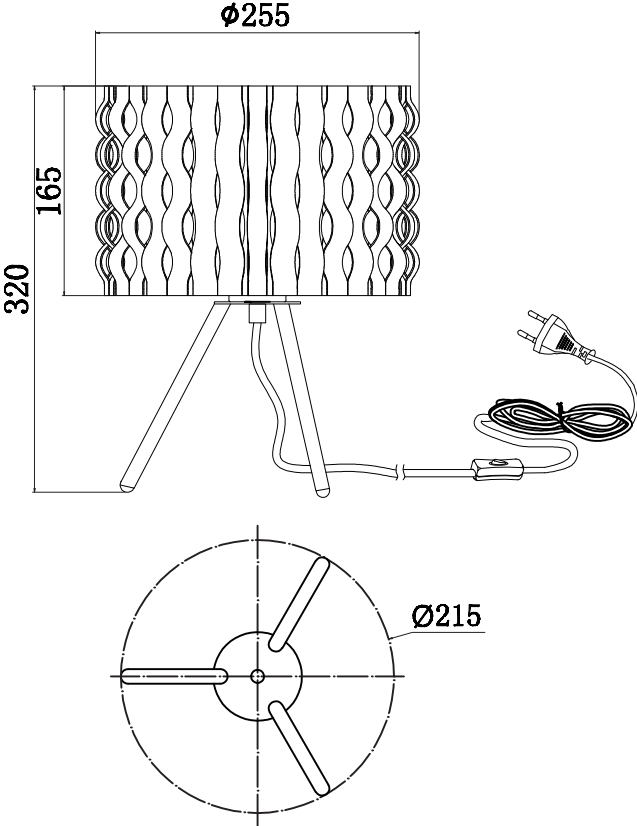

Instruction

Collection: Modern
Series: Delicate
Model: MOD196-TL-01-W
Table Lamp

- Table Lamp

1 x E27 (60w)

MAYTONI
DECORATIVE LIGHTING

www.maytoni.de