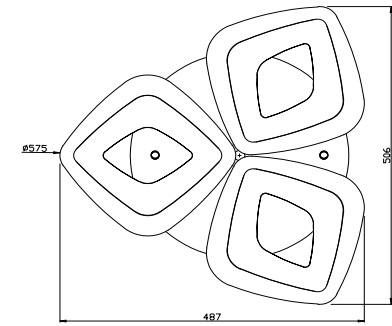

FREYA
TRADITION OF QUALITY

Instruction

FR6008CL-L50W

MAX 50W
3560 Lumen

Model: FR6008CL-L50W
Series: Bettina

Ceiling Lamps