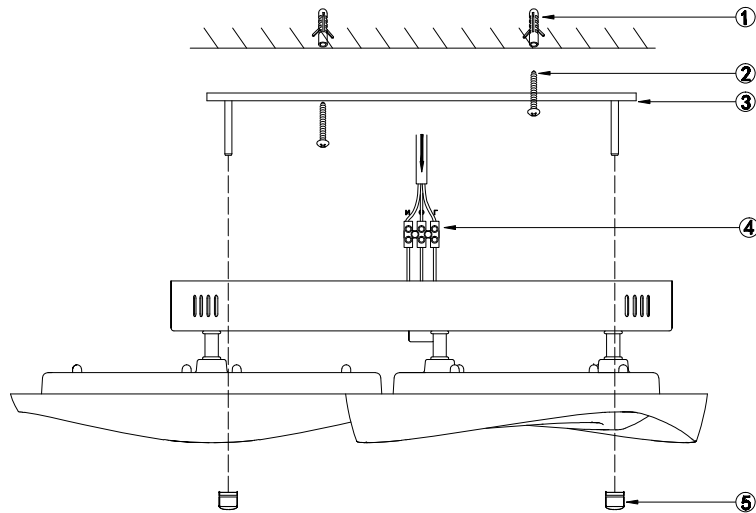

FREYA
TRADITION OF QUALITY

Instruction

FR6008CL-L50W

MAX 50W
3560 Lumen

Model: FR6008CL-L50W
Series: Bettina

Ceiling Lamps