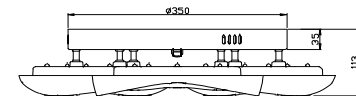

FREYA
TRADITION OF QUALITY

Instruction

FR6008CL-L50W

MAX 50W
3560 Lumen

Model: FR6008CL-L50W
Series: Bettina

Ceiling Lamps