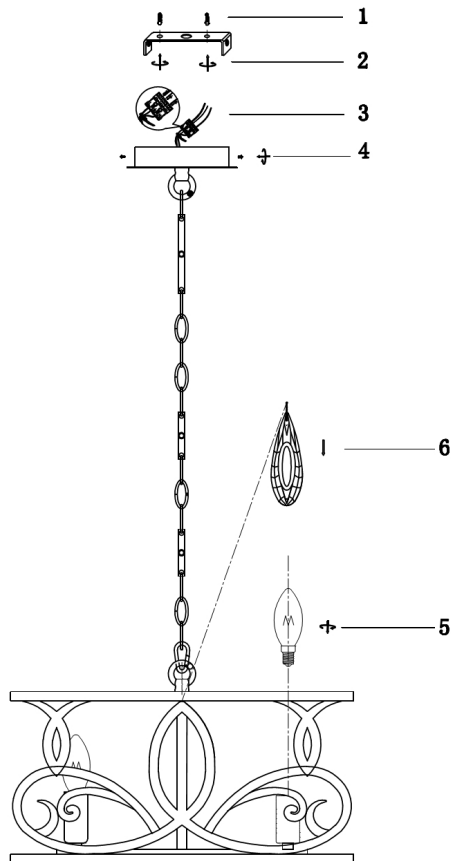

Instruction

Collection: HOUSE

Series: EISNER

Model: H237-06-G

Ceiling

- Ceiling

6 x E14 (40W)

MAYTONI
DECORATIVE LIGHTING