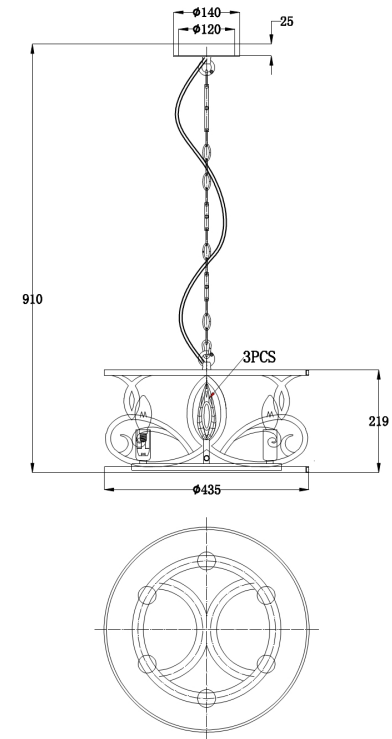

Instruction

Collection: HOUSE

Series: EISNER

Model: H237-06-G

Ceiling

- Ceiling

6 x E14 (40W)

MAYTONI
DECORATIVE LIGHTING