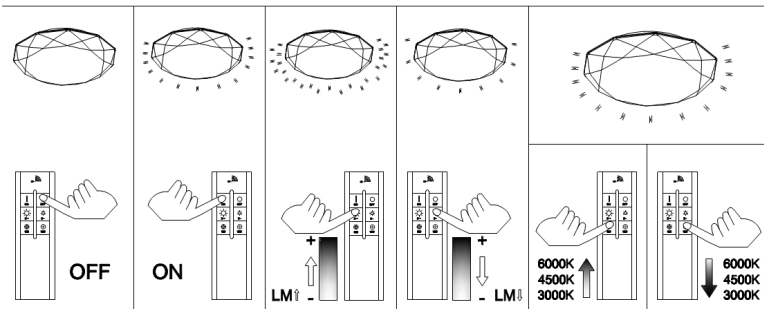

Instruction

Collection: MODERN
 Series: CRYSTALLIZE
 Model: MOD999-04-W
 Wall & ceiling

 - Wall & ceiling

	max 24W	MAYTONI DECORATIVE LIGHTING www.maytoni.de
	1680 LM	