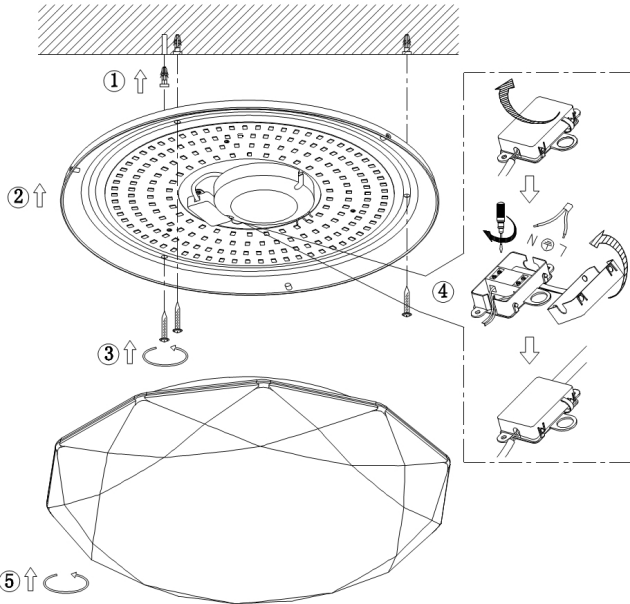

Instruction

Collection: MODERN
 Series: CRYSTALLIZE
 Model: MOD999-04-W
 Wall & ceiling

 - Wall & ceiling

	max 24W	MAYTONI DECORATIVE LIGHTING www.maytoni.de
	1680 LM	