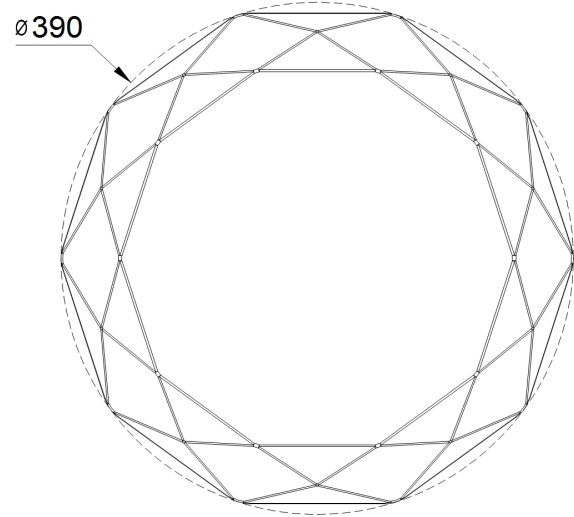

Instruction

Collection: MODERN
 Series: CRYSTALLIZE
 Model: MOD999-04-W
 Wall & ceiling

 - Wall & ceiling

	max 24W	MAYTONI DECORATIVE LIGHTING www.maytoni.de
	1680 LM	