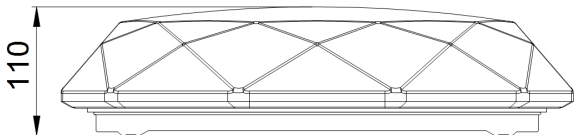

Instruction

Collection: MODERN
 Series: CRYSTALLIZE
 Model: MOD999-04-W
 Wall & ceiling

 - Wall & ceiling

	max 24W	MAYTONI DECORATIVE LIGHTING www.maytoni.de
	1680 LM	