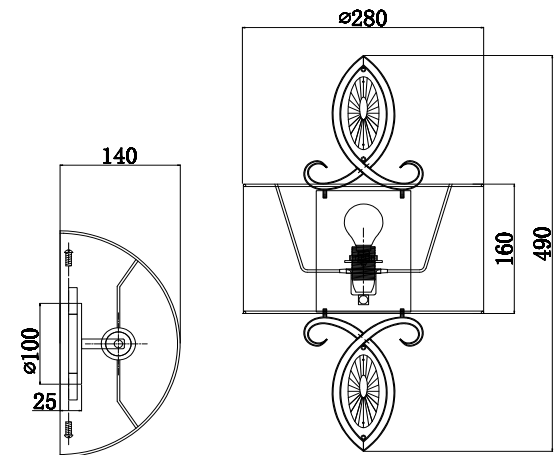

Instruction

H006WL-01G

1 x E14 (40W)

Model: H006WL-01G
Collection: House
Series: Luxe

Wall Lamps