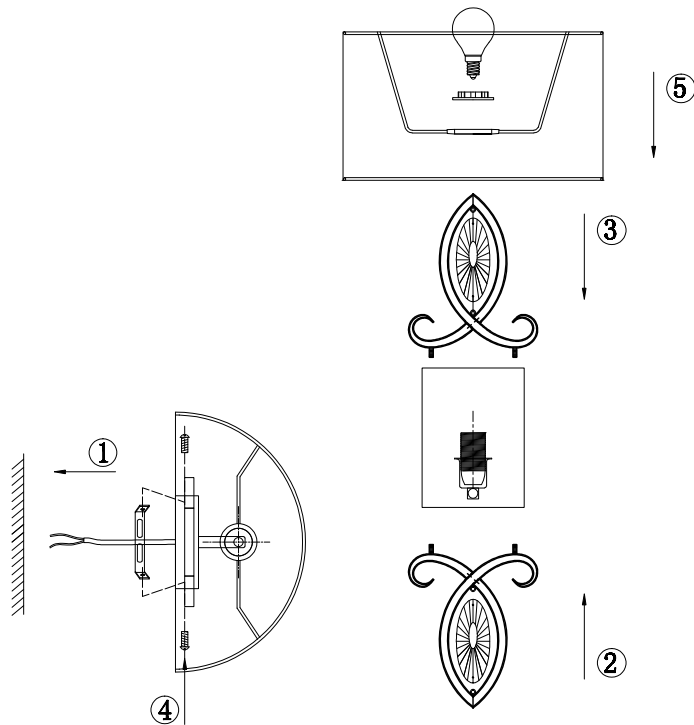

Instruction

H006WL-01G

1 x E14 (40W)

Model: H006WL-01G
Collection: House
Series: Luxe

Wall Lamps