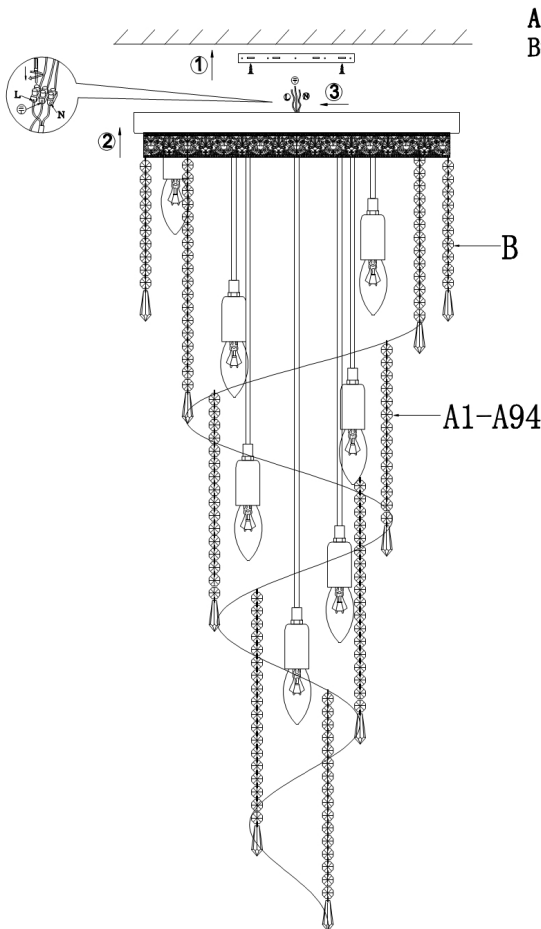

Instruction

Collection: DIAMANT CRYSTAL
Series: CASCADE
Model: DIA522-CL-12-G
Ceiling

A1-A94=94pcs
B=68pcs

12 x E14 (60W)

MAYTONI
DECORATIVE LIGHTING
www.maytoni.de