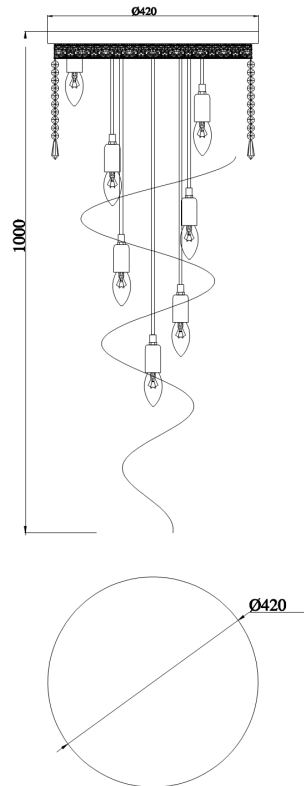

Instruction

Collection: DIAMANT CRYSTAL
Series: CASCADE
Model: DIA522-CL-12-G
Ceiling

A1-A94=94pcs
B=68pcs

12 x E14 (60W)

MAYTONI
DECORATIVE LIGHTING
www.maytoni.de