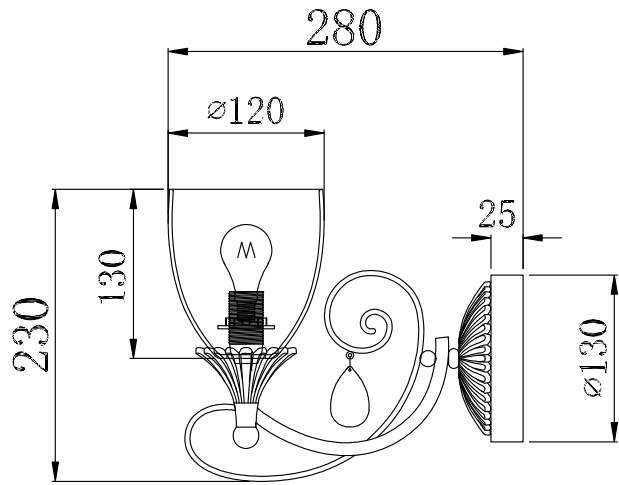

Instruction

Collection: Royal Classic
Series: Sabina
Model: RC145-WL-01-MG
Wall Lamps

A=1

– Wall Lamps

1 x E14 (60w)

MAYTONI
DECORATIVE LIGHTING

www.maytoni.de