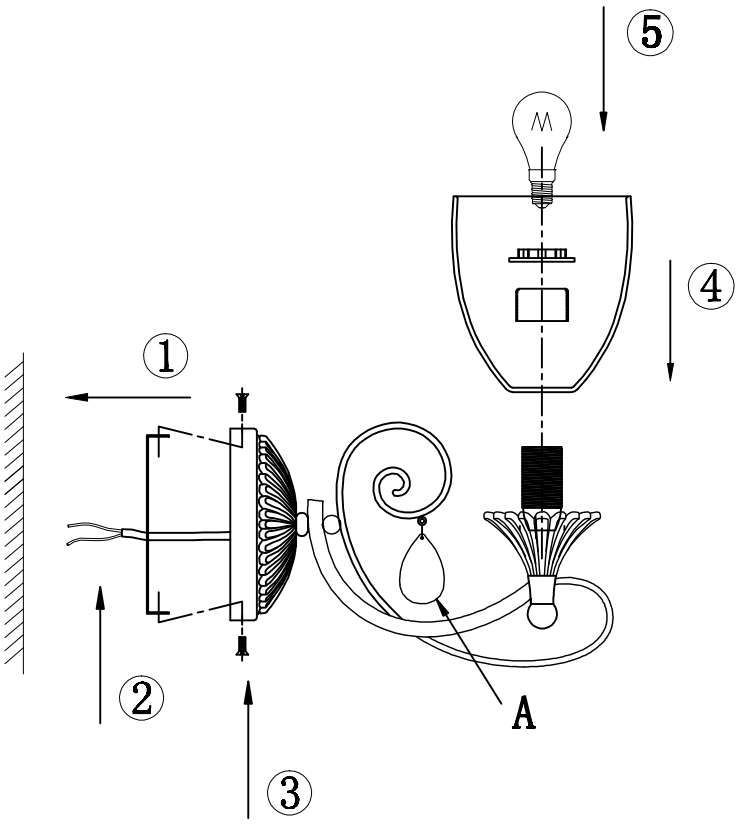

Instruction

Collection: Royal Classic
Series: Sabina
Model: RC145-WL-01-MG
Wall Lamps

A=1

– Wall Lamps

1 x E14 (60w)

MAYTONI
DECORATIVE LIGHTING

www.maytoni.de