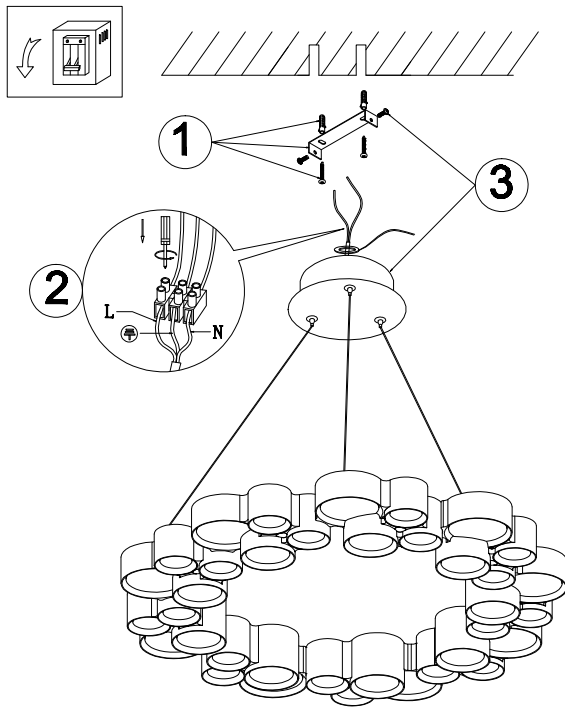

FREYA
TRADITION OF QUALITY

Instruction

FR6043PL-L90W

MAX 95W
4400 Lumen

Model: FR6043PL-L90W
Collection: LED
Series: Marilyn

Pendant Lamps