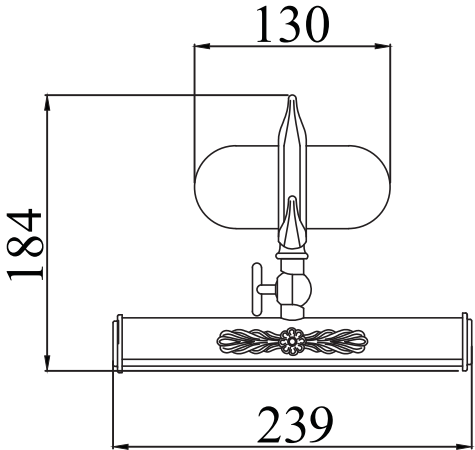

Instruction

Collection: Picture
Series: Raphael
Model: PIC113-01-W
Illumination for pictures

– Illumination for pictures

1 x E14 (25w)

MAYTONI
DECORATIVE LIGHTING

www.maytoni.de