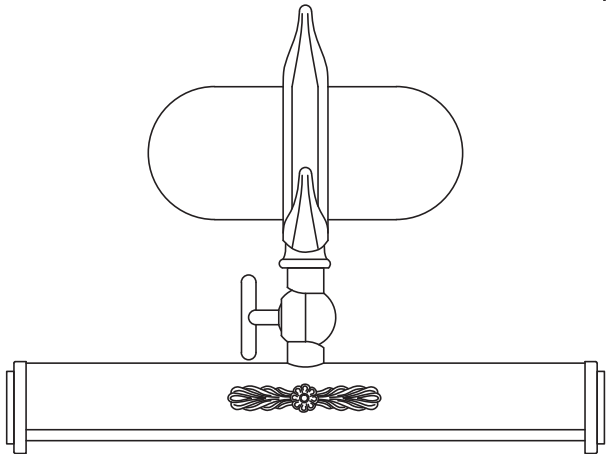

Instruction

Collection: Picture
Series: Raphael
Model: PIC113-01-W
Illumination for pictures

– Illumination for pictures

1 x E14 (25w)

MAYTONI
DECORATIVE LIGHTING

www.maytoni.de