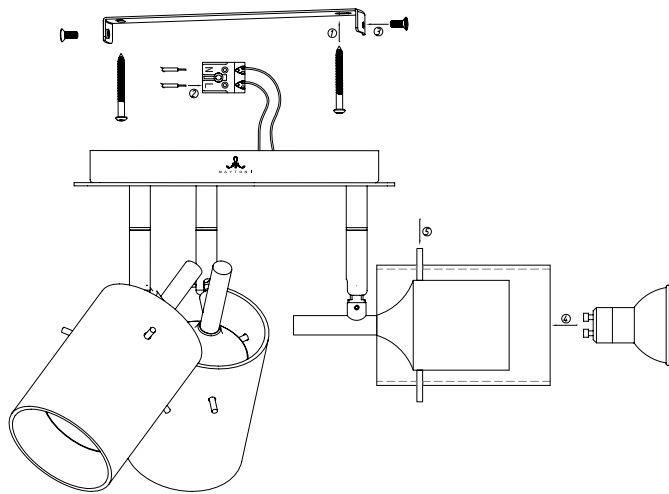

Instruction

SP005-CW-03-N

3 x GU10 (50W)

Model: SP005-CW-03-N
Collection: Spot
Series: Fresh - Spot

Wall Lamps