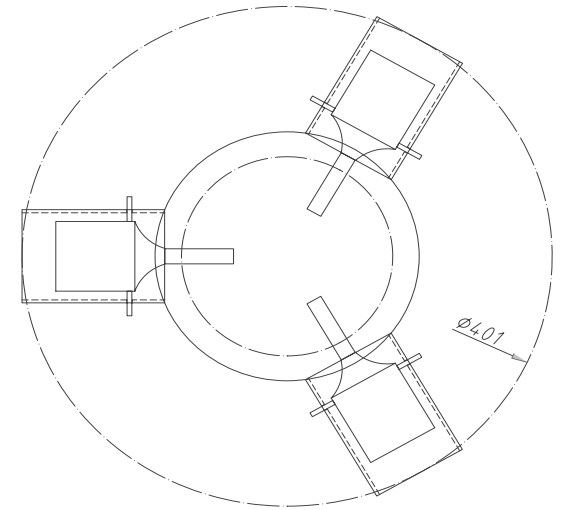

Instruction

SP005-CW-03-N

3 x GU10 (50W)

Model: SP005-CW-03-N
Collection: Spot
Series: Fresh - Spot

Wall Lamps