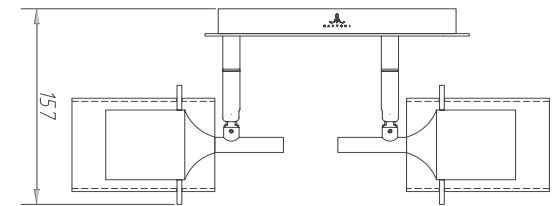

Instruction

SP005-CW-03-N

3 x GU10 (50W)

Model: SP005-CW-03-N
Collection: Spot
Series: Fresh - Spot

Wall Lamps