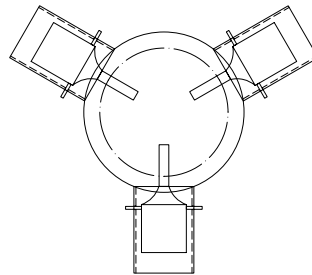

Instruction

SP005-CW-03-N

3 x GU10 (50W)

Model: SP005-CW-03-N
Collection: Spot
Series: Fresh - Spot

Wall Lamps