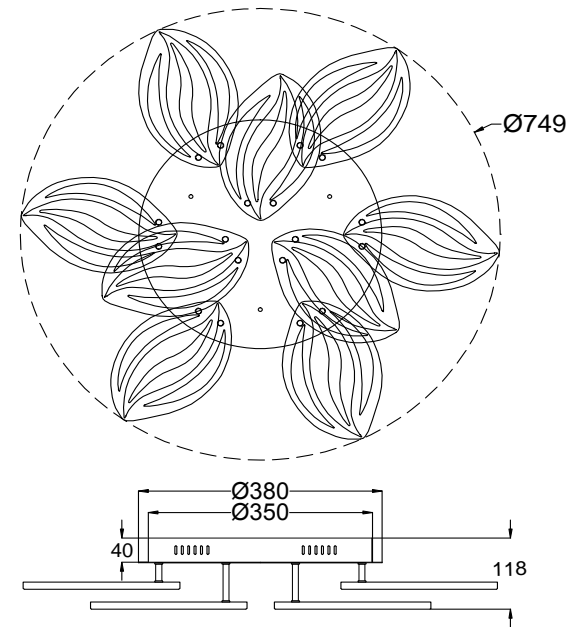

FREYA
TRADITION OF QUALITY

Instruction

FR6013CL-L157W

MAX 157W
13500 Lumen

Model: FR6013CL-L157W
Collection: LED
Series: Myrtle

Ceiling Lamps