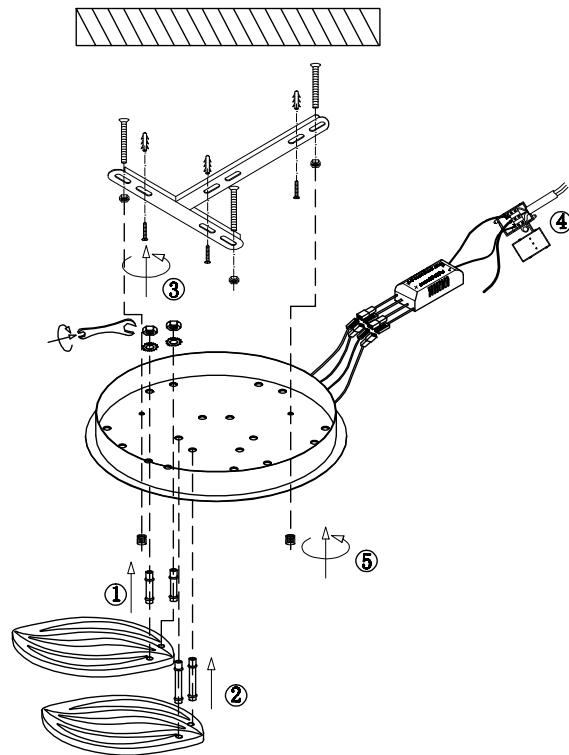

FREYA
TRADITION OF QUALITY

Instruction

FR6013CL-L157W

MAX 157W
13500 Lumen

Model: FR6013CL-L157W
Collection: LED
Series: Myrtle

Ceiling Lamps