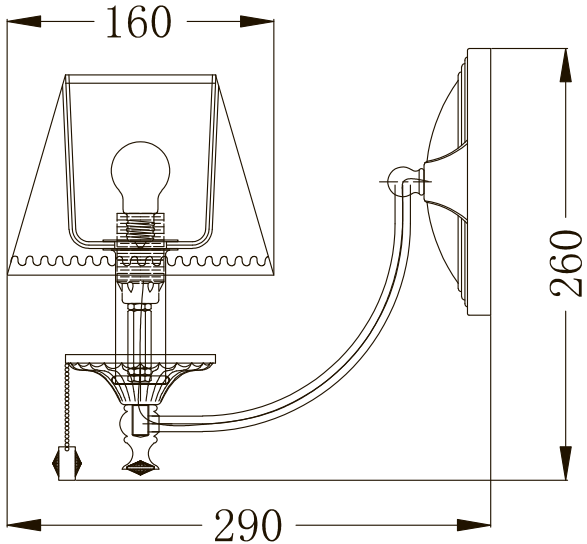

Instruction

Collection: Royal Classic
Series: Vals
Model: RC098-TL-01-R
Wall Lamps

 - Wall Lamps

1 x E14 (40w)

MAYTONI
DECORATIVE LIGHTING

www.maytoni.de