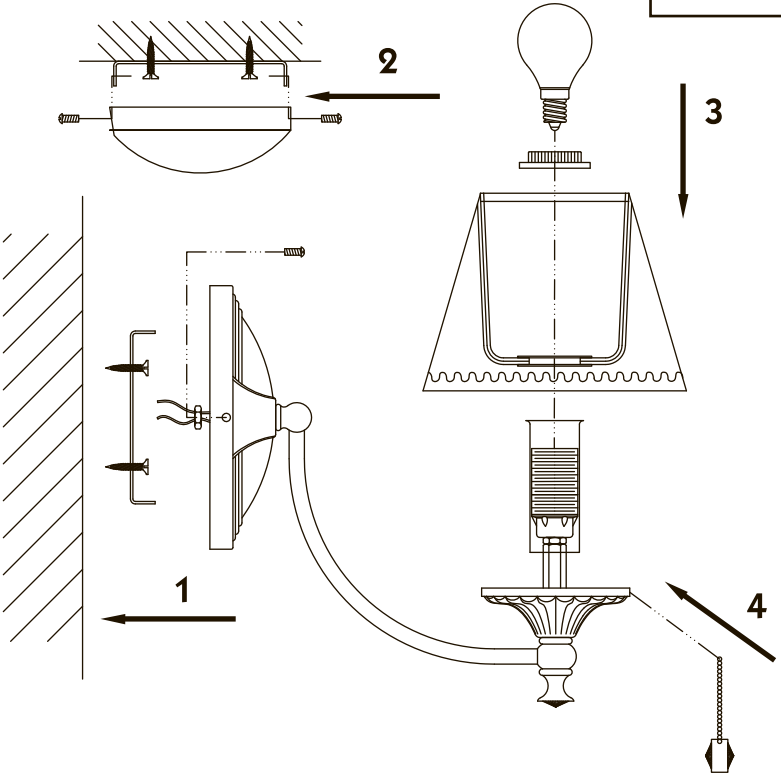

Instruction

Collection: Royal Classic
Series: Vals
Model: RC098-TL-01-R
Wall Lamps

 - Wall Lamps

1 x E14 (40w)

MAYTONI
DECORATIVE LIGHTING

www.maytoni.de