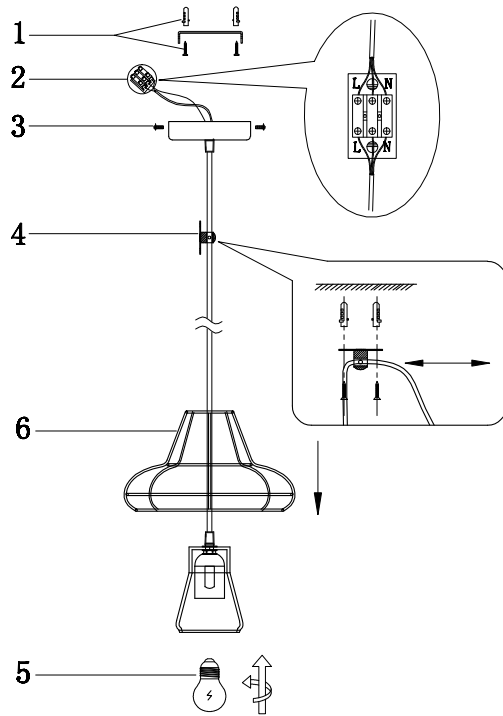

Instruction

T435-PL-01-GR

1 x E27 (60W)

Model: T435-PL-01-GR
Collection: Loft
Series: Gosford

Pendant Lamps