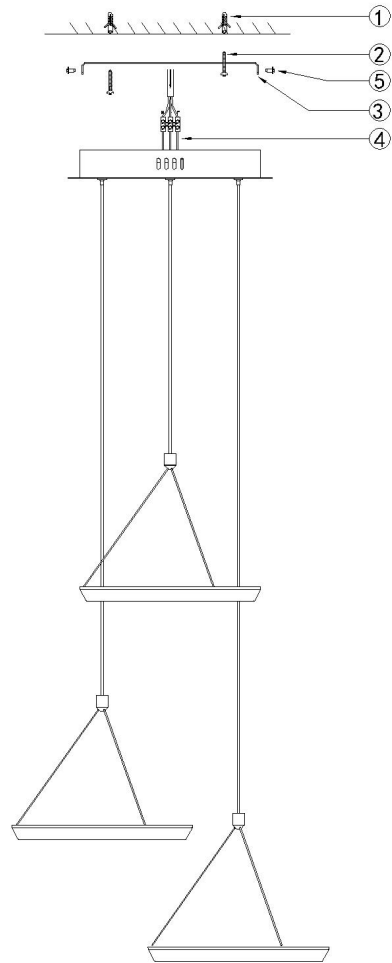

FREYA
TRADITION OF QUALITY

Instruction

FR6010PL-L51W

MAX 51W
2700 Lumen

Model: FR6010PL-L51W
Series: Blis

Ceiling Lamps