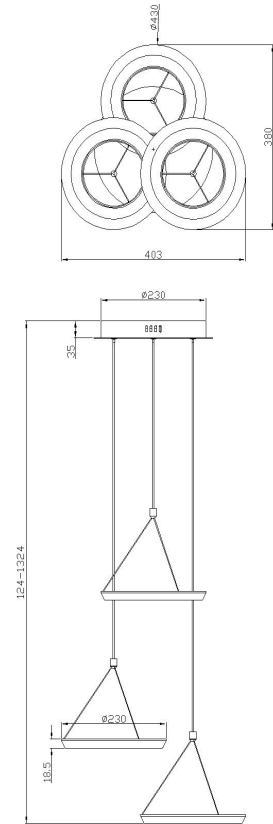

FREYA
TRADITION OF QUALITY

Instruction

FR6010PL-L51W

MAX 51W
2700 Lumen

Model: FR6010PL-L51W
Series: Blis

Ceiling Lamps