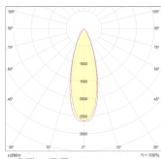

# Instruction

**MAYTONI**  
DECORATIVE LIGHTING

P067PL-L5GF3K

**A**

**B**

**C**