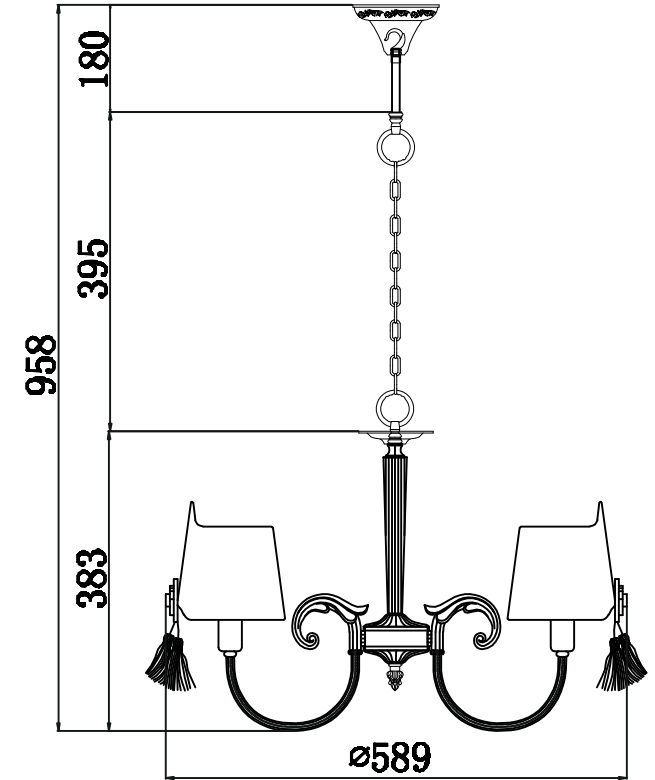

# INSTRUCTION

**MODEL:** FR2749-PL-03-WG  
CHANDELIER

3 x E14 (40W)

FREYA-LIGHT.COM