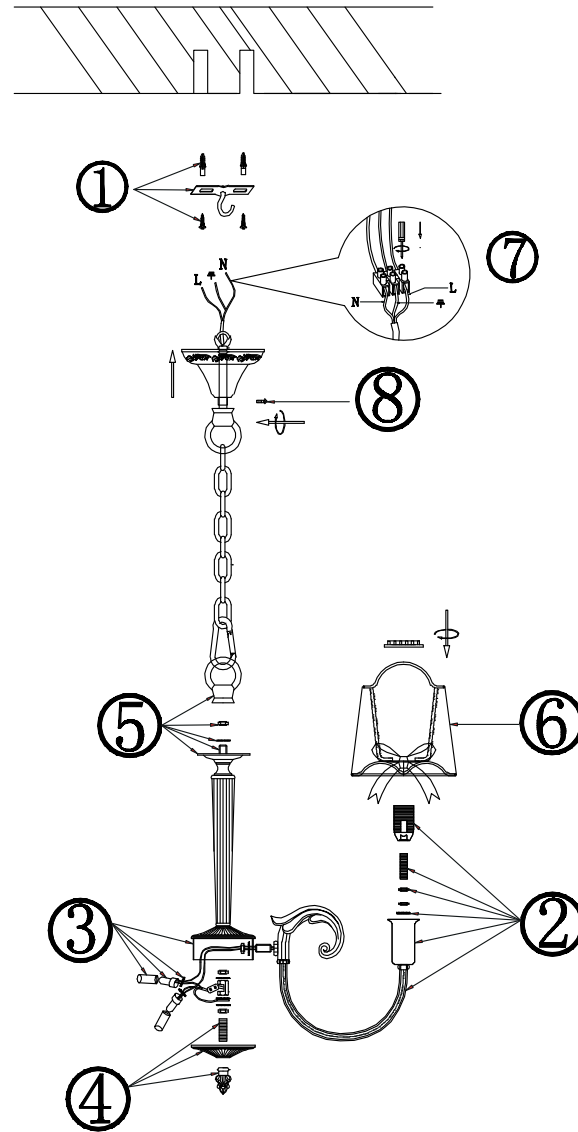

# INSTRUCTION

**MODEL:** FR2749-PL-03-WG  
CHANDELIER

3 x E14 (40W)

FREYA-LIGHT.COM