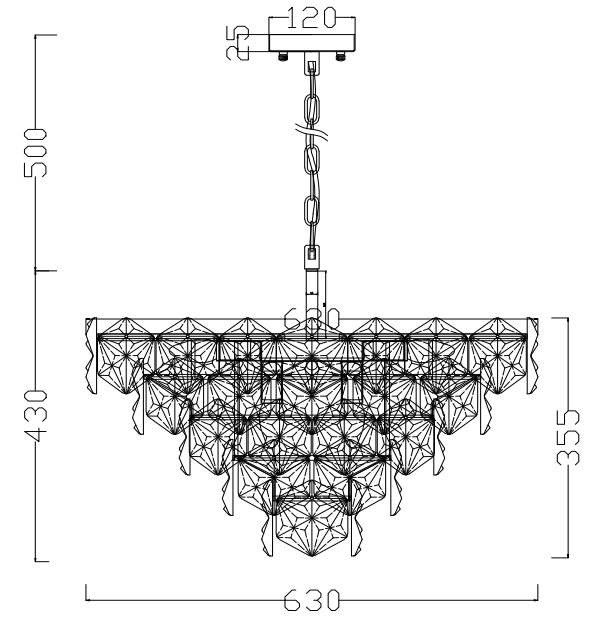

FREYA
TRADITION OF QUALITY

Instruction

FR1004PL-12CH

12 x E14 (60W)

Model: FR1004PL-12CH
Collection: Crystal
Series: New Series 004

Pendant Lamps