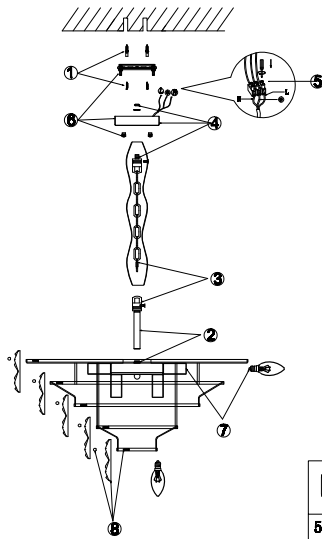

FREYA
TRADITION OF QUALITY

Instruction

FR1004PL-12CH

12 x E14 (60W)

Model: FR1004PL-12CH
Collection: Crystal
Series: New Series 004

Pendant Lamps