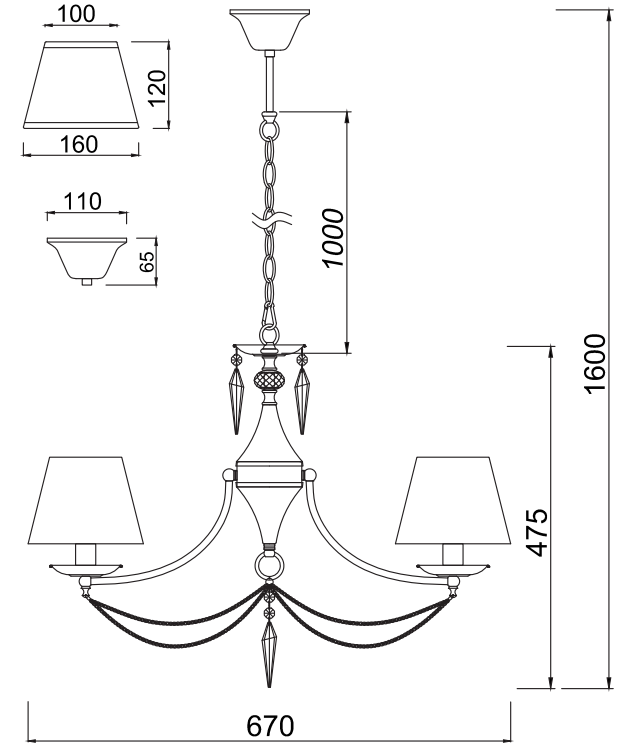

# INSTRUCTION

**MODEL:** FR2908-PL-05-BZ  
CHANDELIER

5 X E14 (40W)

FREYA-LIGHT.COM