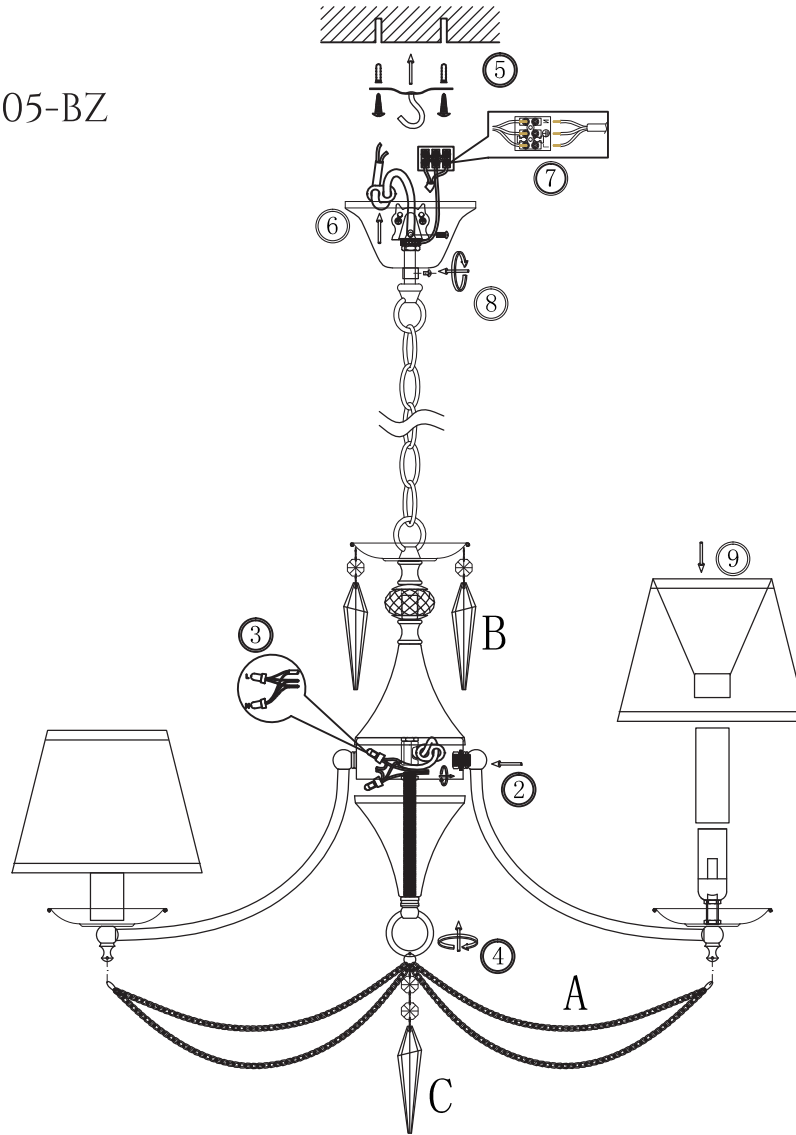

# INSTRUCTION

**MODEL:** FR2908-PL-05-BZ  
CHANDELIER

5 X E14 (40W)

FREYA-LIGHT.COM