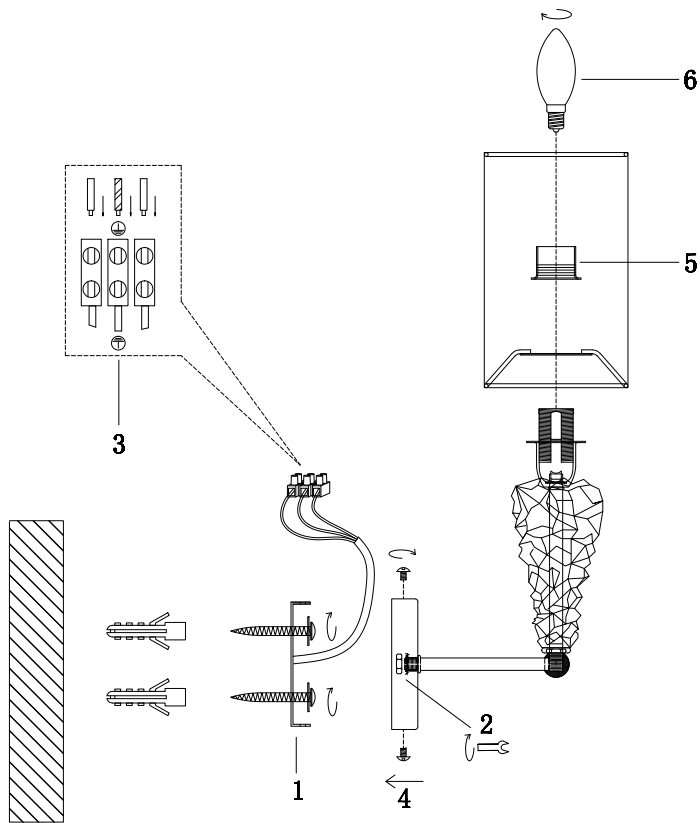

FREYA
TRADITION OF QUALITY

Instruction

FR2687WL-01G

110

376

181

1 x E14 (40W)

Model: FR2687WL-01G