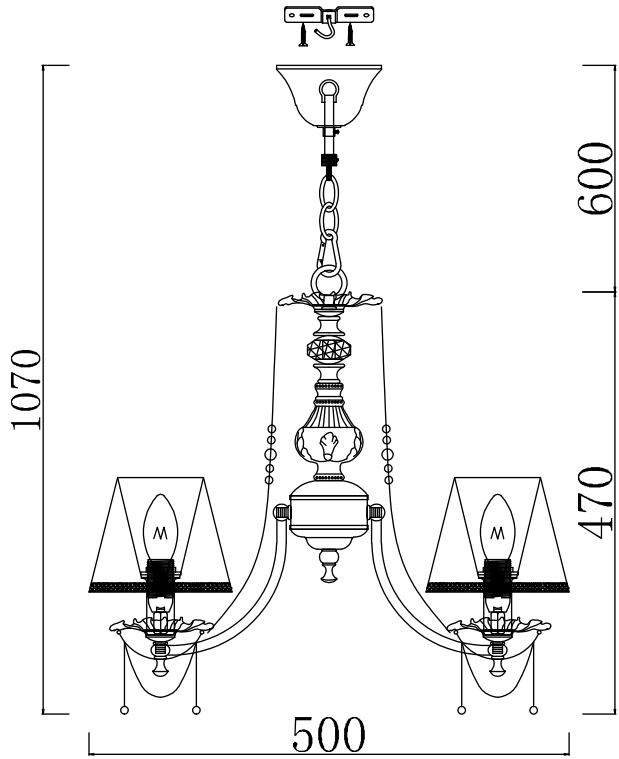

Instruction

Collection: Elegant
Series: Lolita
Model: ARM305-03-W
Suspended

3 x E14 (40w)

MAYTONI
DECORATIVE LIGHTING
www.maytoni.de