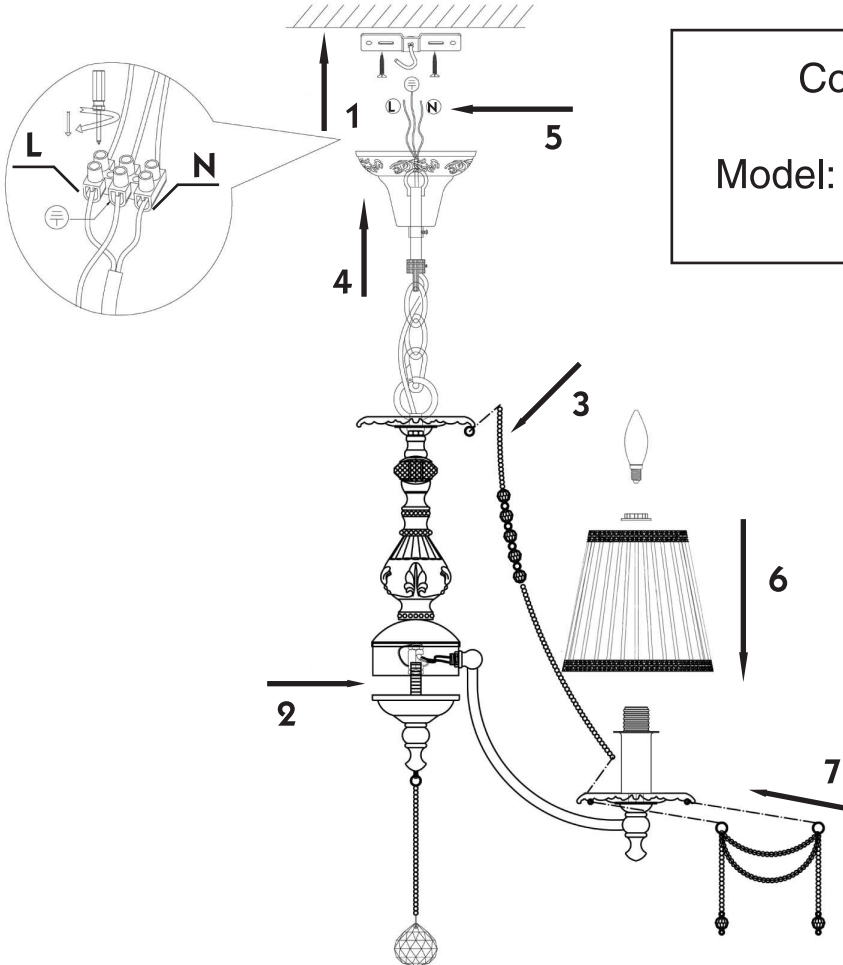

Instruction

Collection: Elegant
Series: Lolita
Model: ARM305-03-W
Suspended

3 x E14 (40w)

MAYTONI
DECORATIVE LIGHTING
www.maytoni.de