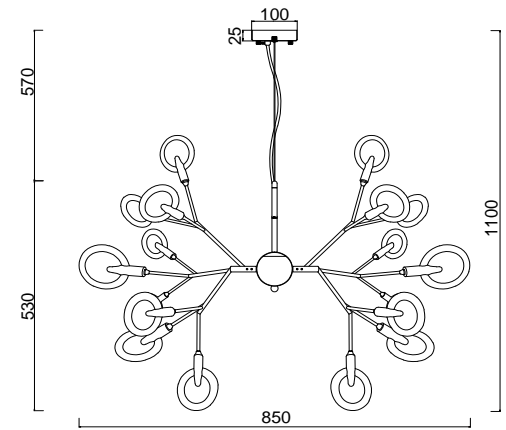

# Instruction

FR5053PL-27W

27 x G4 (3W)

Model: FR5053PL-27W  
Collection: Modern  
Series: Florencia

Pendant Lamps