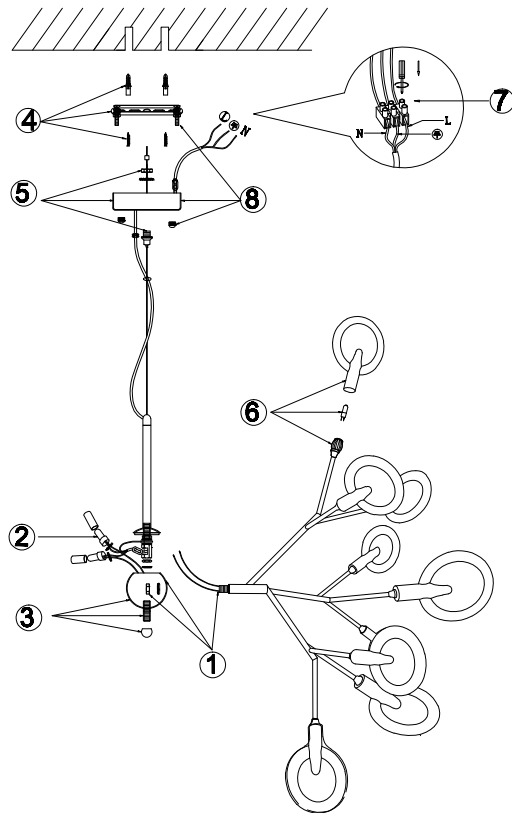

# Instruction

FR5053PL-27W

27 x G4 (3W)

Model: FR5053PL-27W  
Collection: Modern  
Series: Florencia

Pendant Lamps