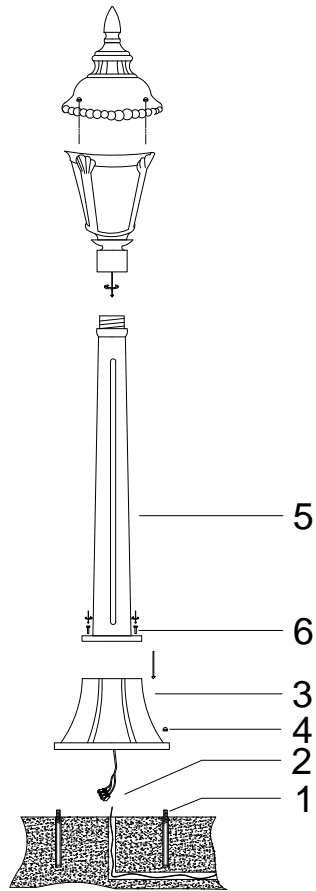

# Instruction

O028FL-01GN

1 x E27 (60W)

Model: O028FL-01GN  
Collection: Outdoor  
Series: Goiri

Floor Lamps