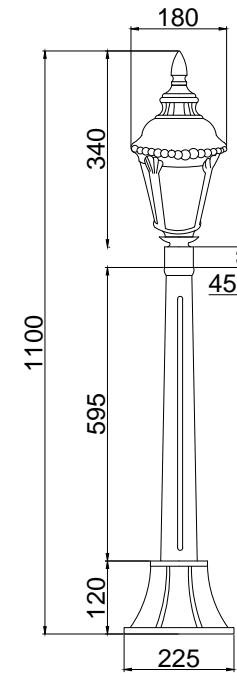

# Instruction

O028FL-01GN

1 x E27 (60W)

Model: O028FL-01GN  
Collection: Outdoor  
Series: Goiri

Floor Lamps