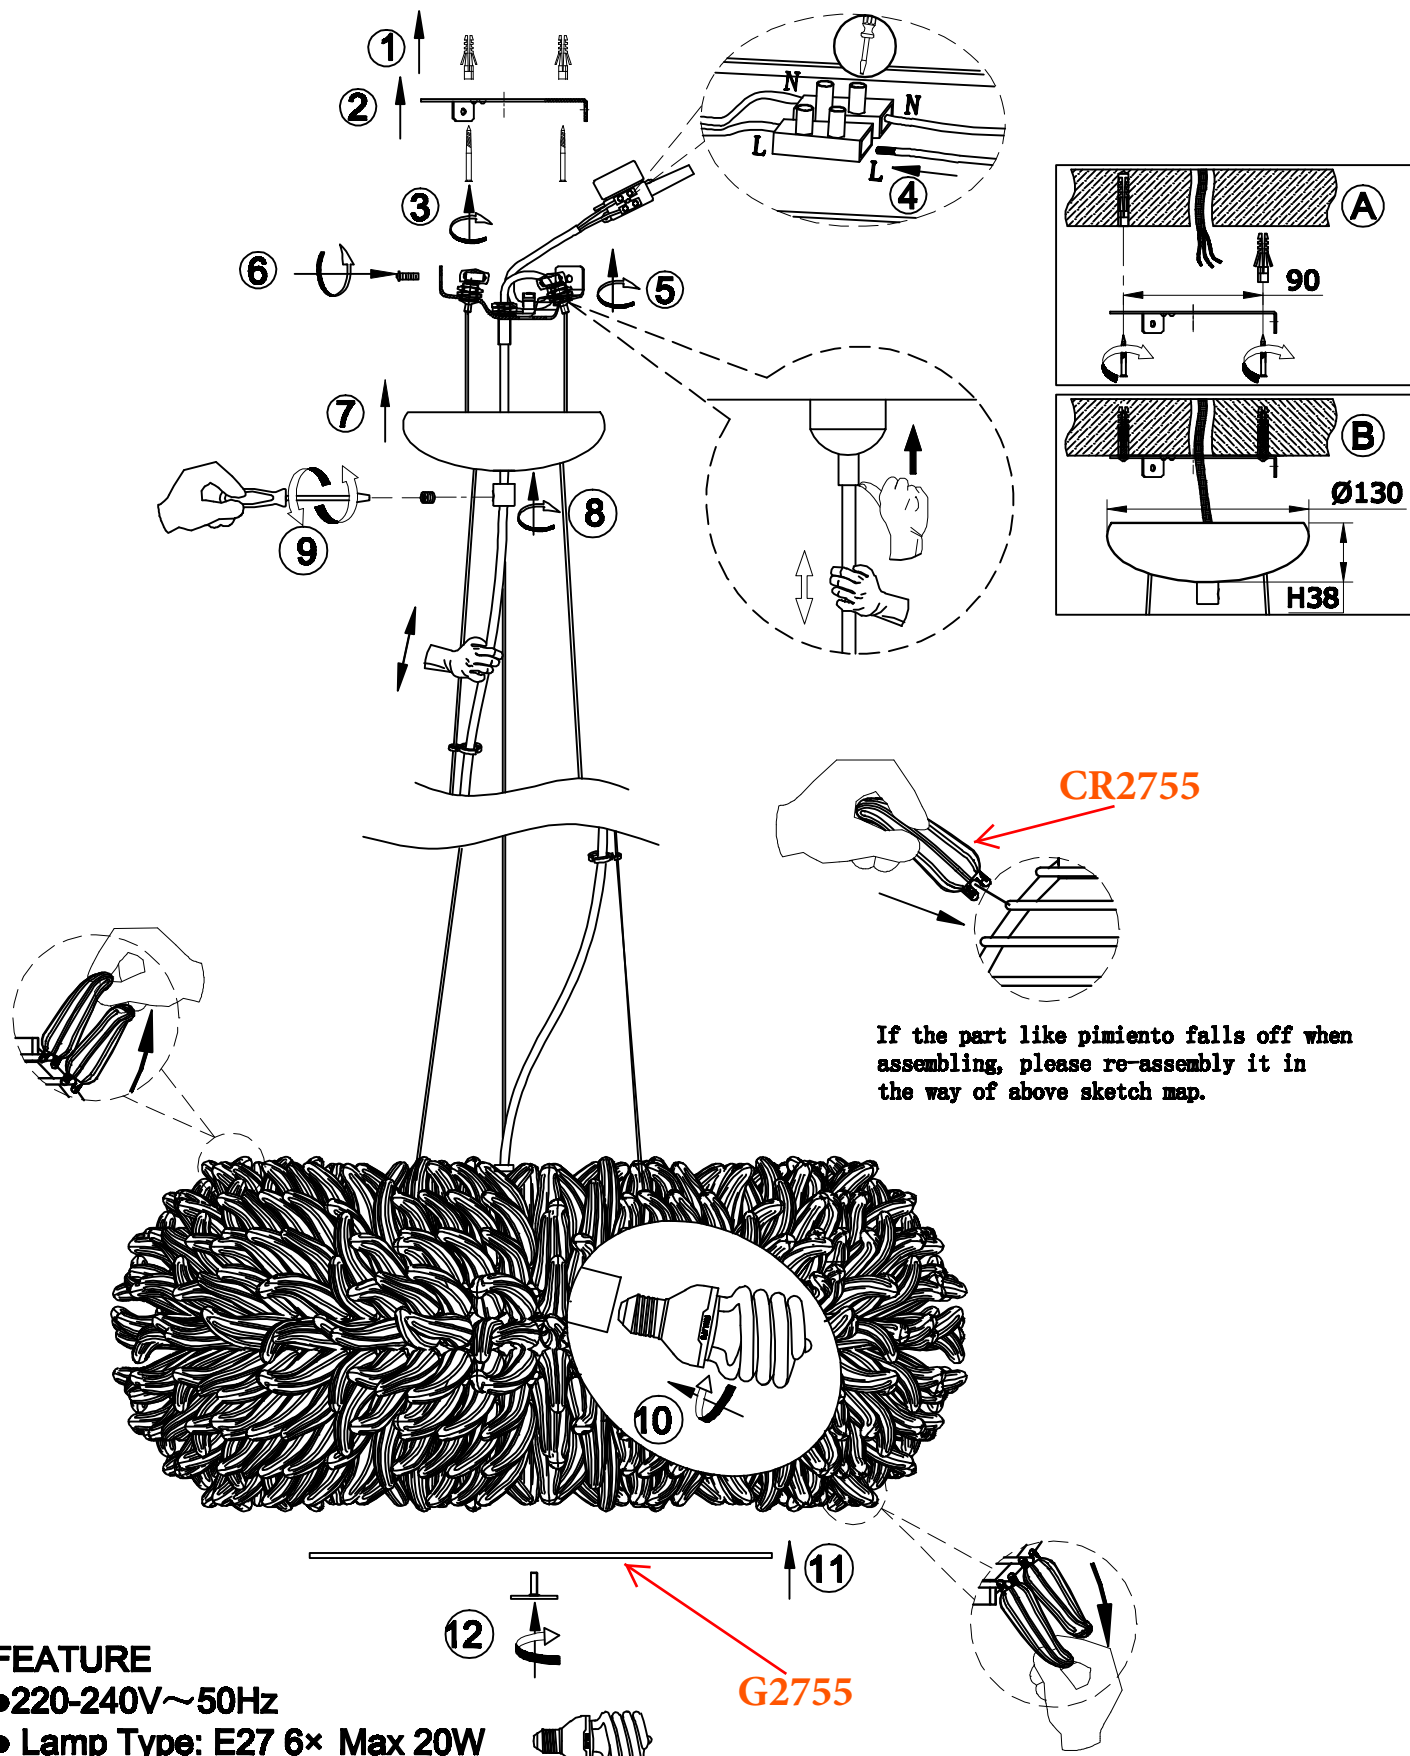

# ODEON LIGHT INSTALLATION INSTRUCTION

Item No.: 2755/6

## FEATURE

● 220-240V~50Hz

● Lamp Type: E27 6× Max 20W 

The lamp can be only indoor used

If in doubt, consult a qualified electrician or contact your retail outlet.

Ensure that you always install the fitting to the relevant regulations.