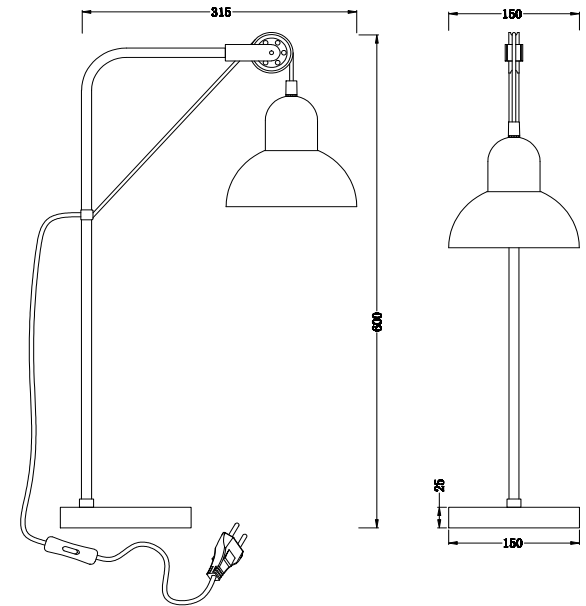

FREYA
TRADITION OF QUALITY

Instruction

FR5008TL-01GR

1 x E27 (60W)

Model: FR5008TL-01GR
Series: Luisa

Table Lamps