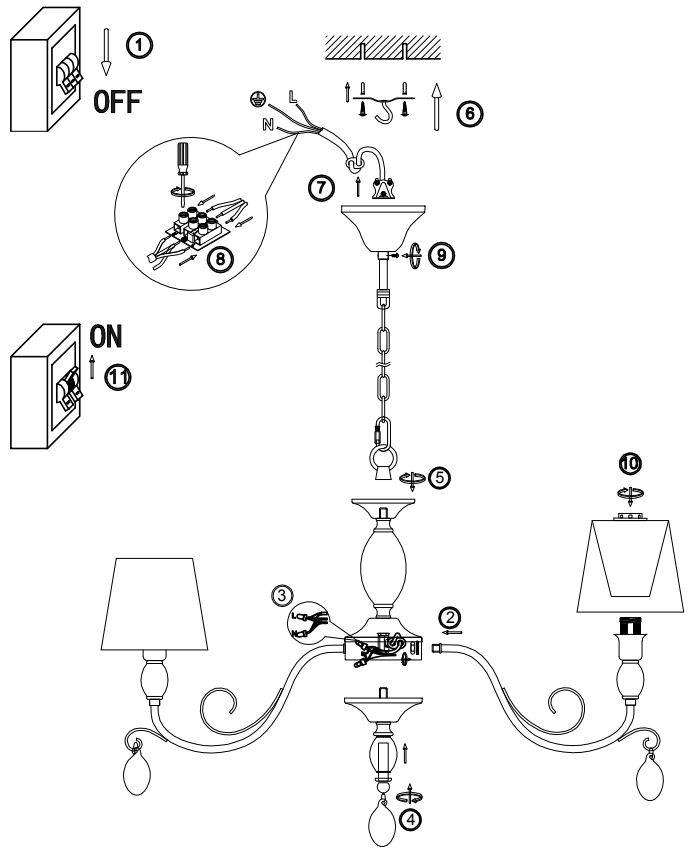

# Instruction

FR2004PL-08BZ

8 x E14 (40W)

Model: FR2004PL-08BZ

Series: Peta

Ceiling Lamps