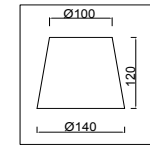

# Instruction

FR2004PL-08BZ

8 x E14 (40W)

Model: FR2004PL-08BZ

Series: Peta

Ceiling Lamps