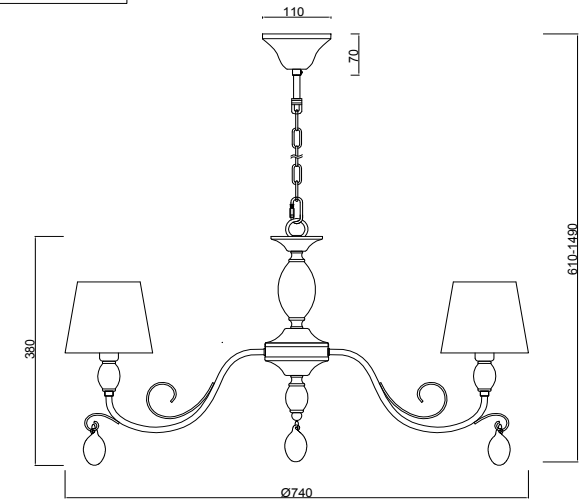

# Instruction

FR2004PL-08BZ

8 x E14 (40W)

Model: FR2004PL-08BZ

Series: Peta

Ceiling Lamps