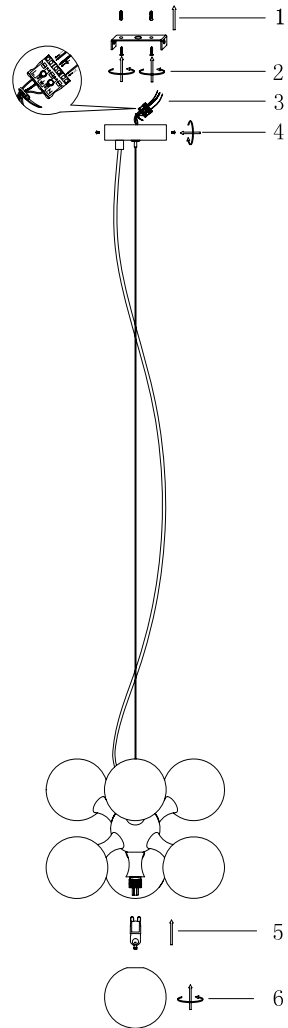

Instruction

MOD021PL-07G

7 x G9 (28W)

Model: MOD021PL-07G
Collection: Modern
Series: Proton

Ceiling Lamps