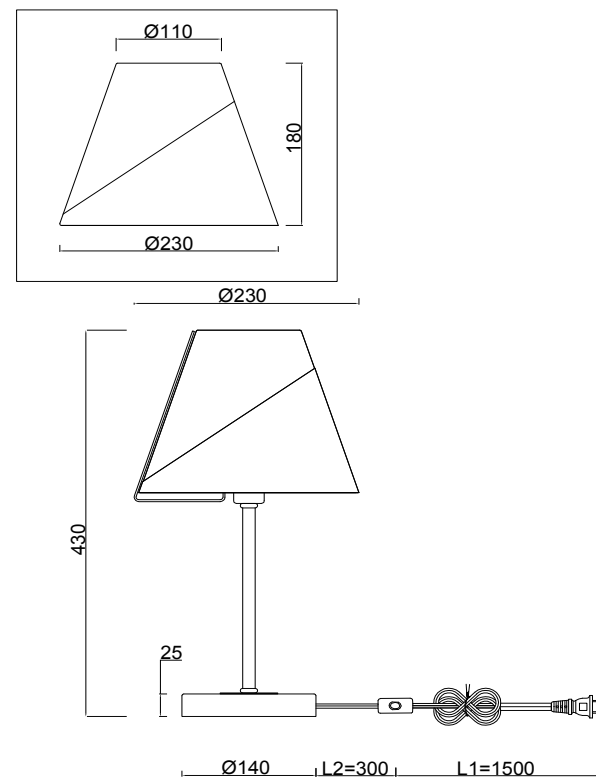

Instruction

FR5084TL-01G

1 x E14 (40W)

Model: FR5084TL-01G

Collection: Modern

Series: Vanessa

Table Lamps