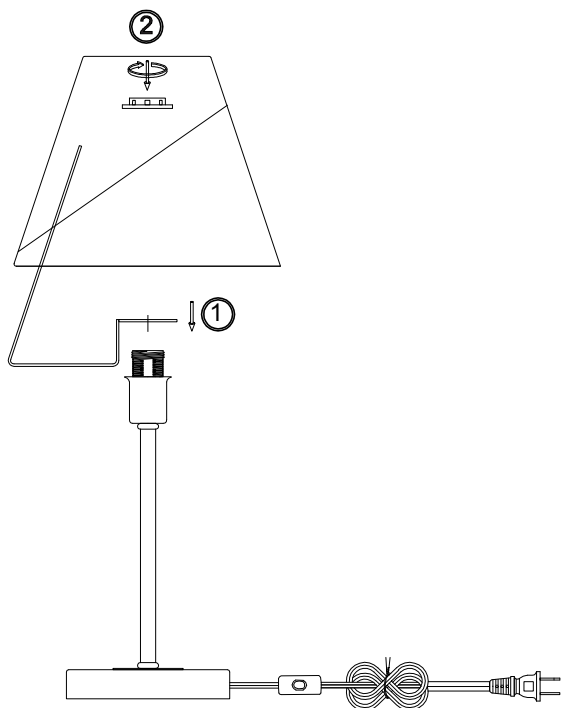

Instruction

FR5084TL-01G

1 x E14 (40W)

Model: FR5084TL-01G

Collection: Modern

Series: Vanessa

Table Lamps