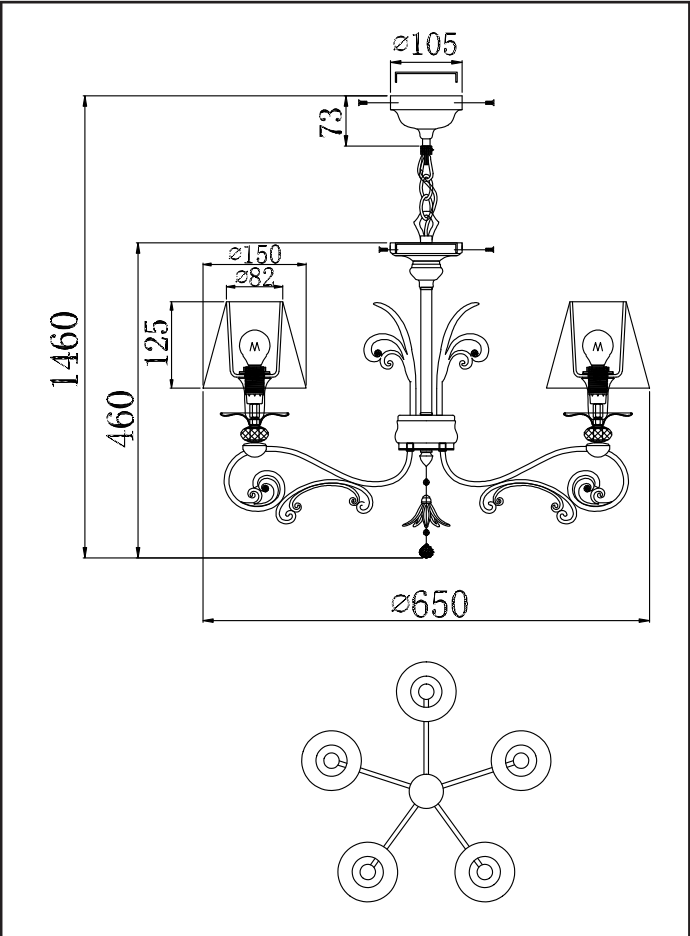

Instruction

 5 x E14 (40w)

MAYTONI
 DECORATIVE LIGHTING
www.maytoni.de