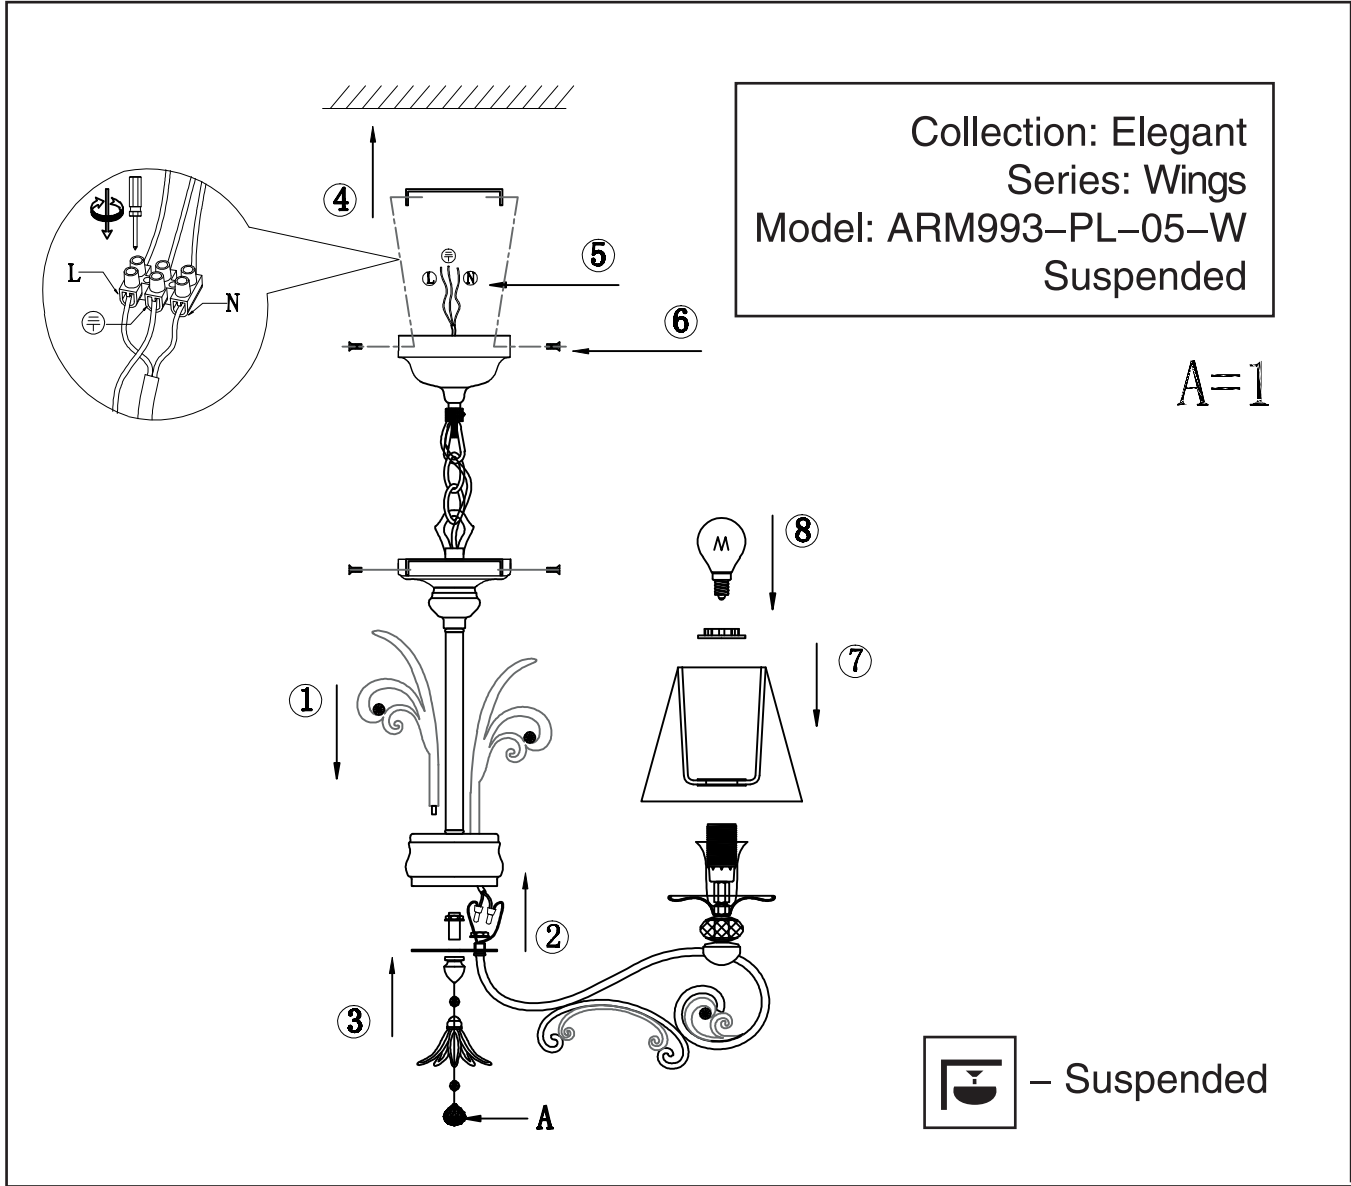

Instruction

 5 x E14 (40w)

MAYTONI
 DECORATIVE LIGHTING
www.maytoni.de