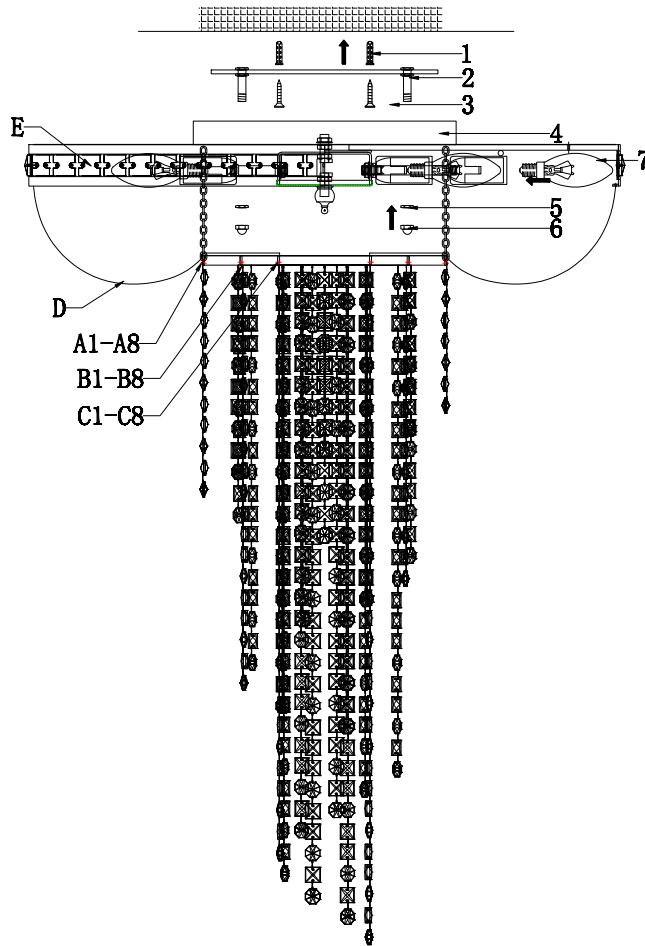

Instruction

DIA009PL-12CH

12 x E14 (60W)

Model: DIA009PL-12CH
Collection: Royal Classic
Series: New Series 009

Ceiling Lamps