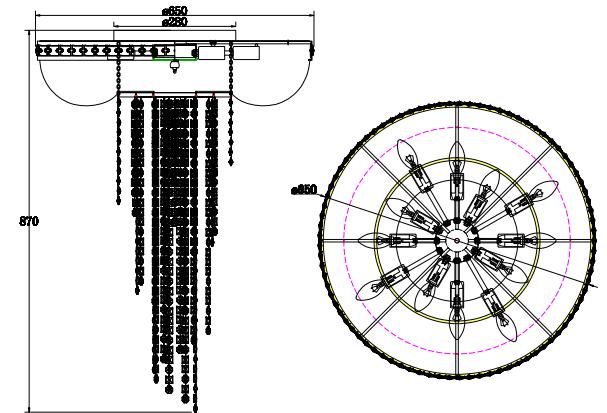

Instruction

DIA009PL-12CH

12 x E14 (60W)

Model: DIA009PL-12CH
Collection: Royal Classic
Series: New Series 009

Ceiling Lamps