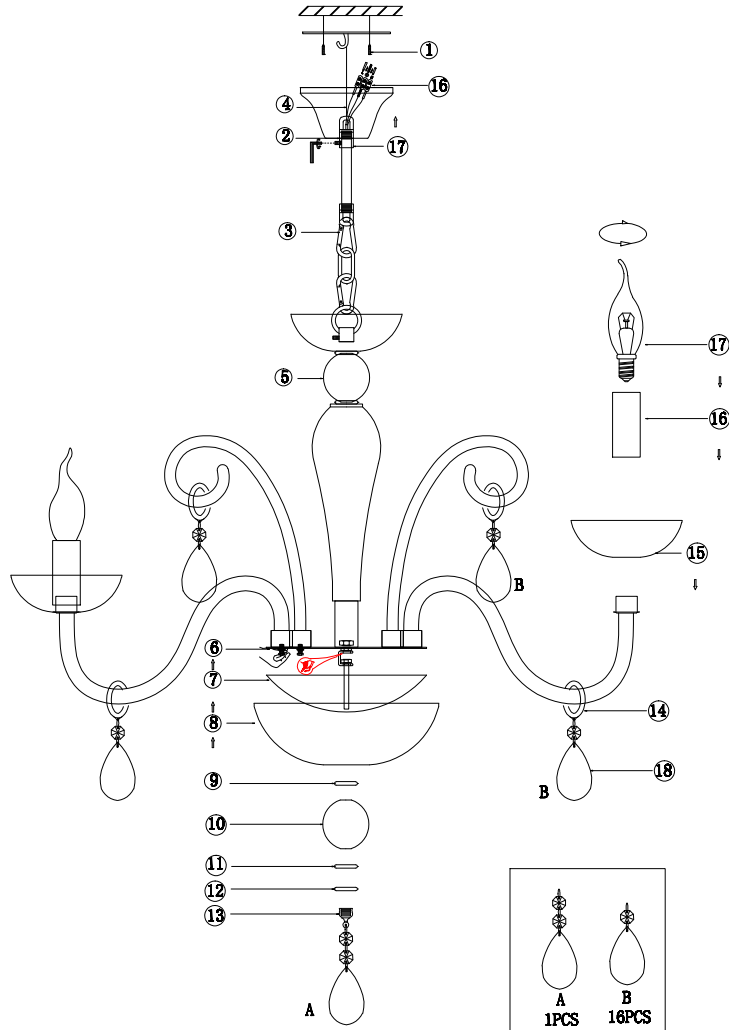

# Instruction

DIA011PL-08W

8 x E14 (40W)

Model: DIA011PL-08W  
Collection: Diamant Crystal  
Series: Cecilia

Ceiling Lamps