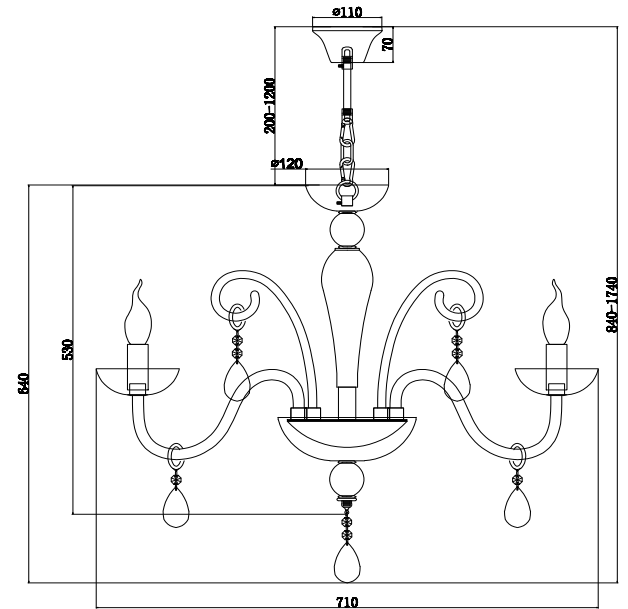

# Instruction

DIA011PL-08W

8 x E14 (40W)

Model: DIA011PL-08W  
Collection: Diamant Crystal  
Series: Cecilia

Ceiling Lamps