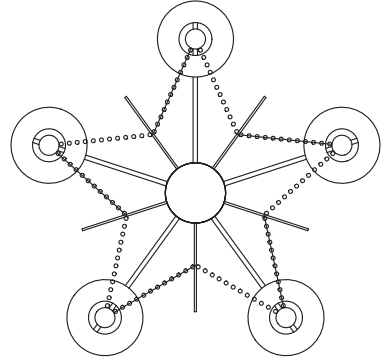

Instruction

Collection: Elegant
 Series: Lucy
 Model: ARM042-05-W
 Suspended

A=10
 B=1

 – Suspended

 5 x E14 (40w)

MAYTONI
 DECORATIVE LIGHTING

www.maytoni.de