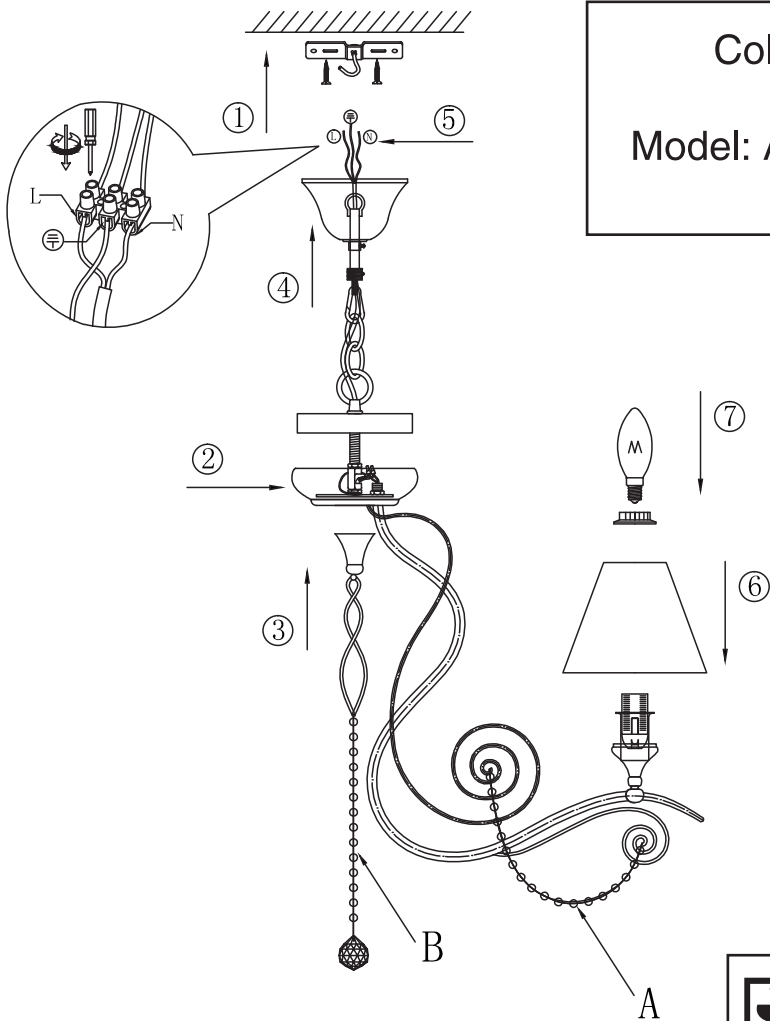

Instruction

Collection: Elegant
 Series: Lucy
 Model: ARM042-05-W
 Suspended

A=10
 B=1

 – Suspended

 5 x E14 (40w)

MAYTONI
 DECORATIVE LIGHTING

www.maytoni.de