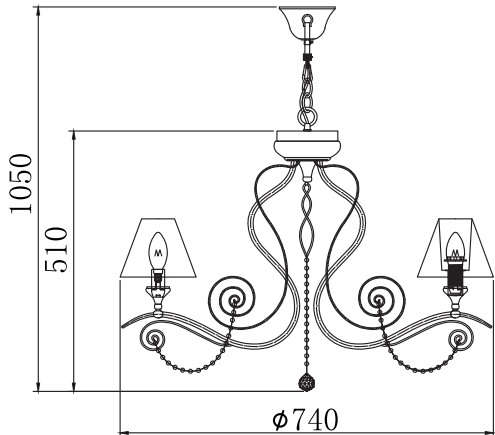

Instruction

Collection: Elegant
 Series: Lucy
 Model: ARM042-05-W
 Suspended

A=10
 B=1

 – Suspended

 5 x E14 (40w)

MAYTONI
 DECORATIVE LIGHTING

www.maytoni.de