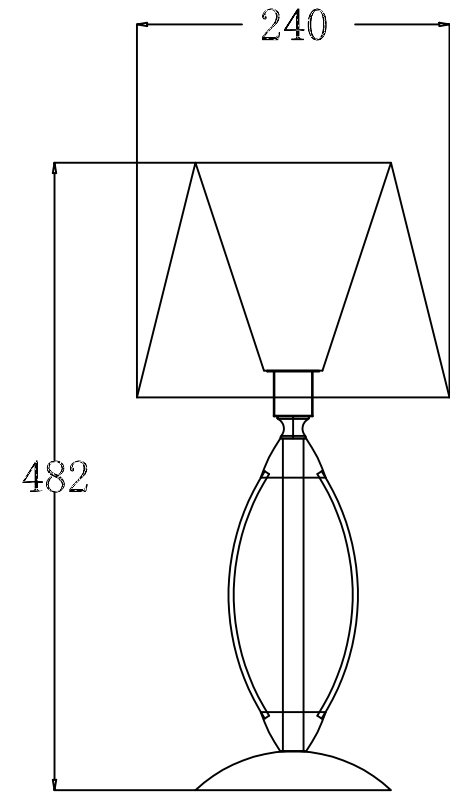

FREYA
TRADITION OF QUALITY

INSTRUCTION

MODEL: FR2327-TL-11-BG
TABLE LAMP

1 X E14 (40W)

FREYA-LIGHT.COM