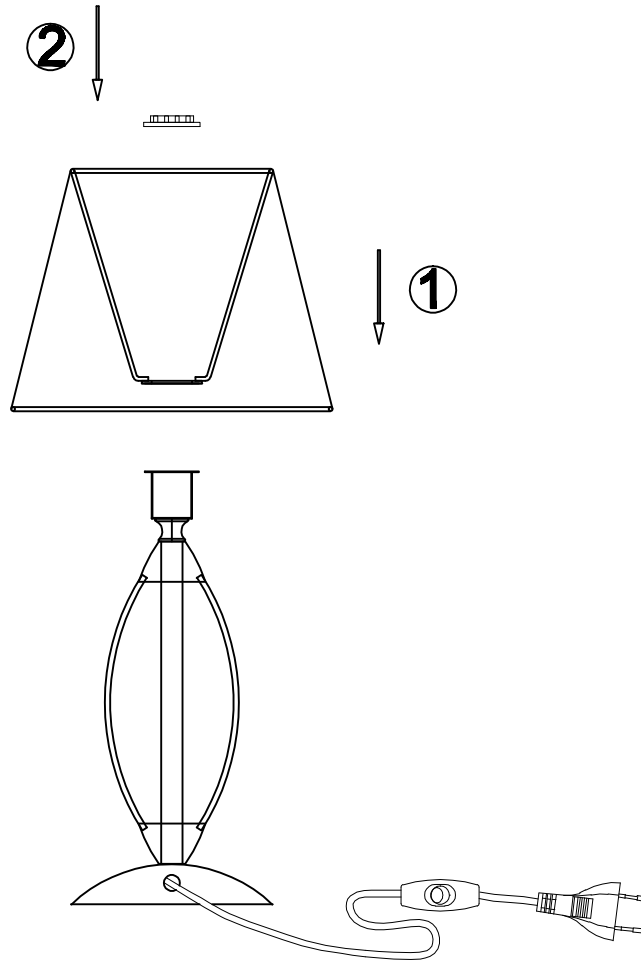

FREYA
TRADITION OF QUALITY

INSTRUCTION

MODEL: FR2327-TL-11-BG
TABLE LAMP

1 X E14 (40W)

FREYA-LIGHT.COM