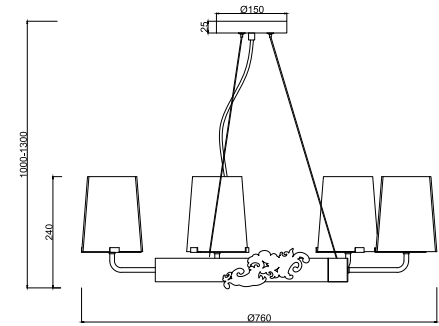

Instruction

MOD040PL-07CH

7 x G9 (28W)

Model: MOD040PL-07CH
Collection: Modern
Series: Landmark

Pendant Lamps