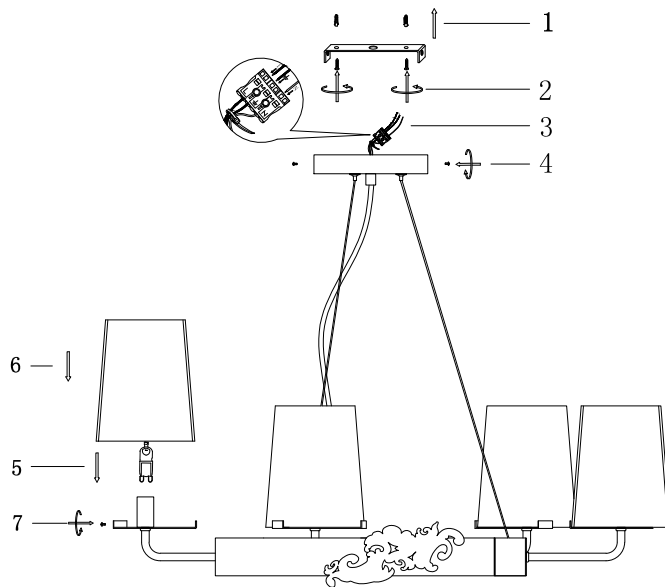

Instruction

MOD040PL-07CH

7 x G9 (28W)

Model: MOD040PL-07CH
Collection: Modern
Series: Landmark

Pendant Lamps