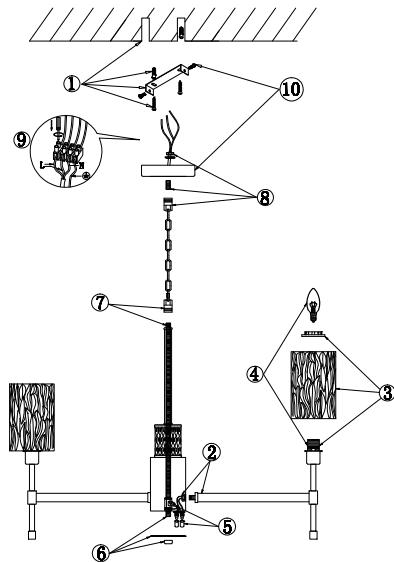

FREYA
TRADITION OF QUALITY

Instruction

FR5133PL-06CH

6 x E14 (60W)

Model: FR5133PL-06CH
Collection: Modern
Series: Elsa

Ceiling Lamps