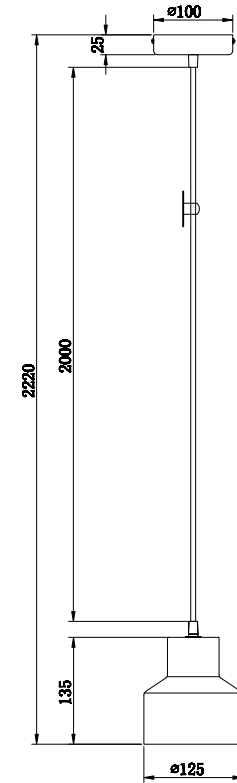

Instruction

T437-PL-01-GR

1 x E27 (60W)

Model: T437-PL-01-GR
Collection: Loft
Series: Broni

Pendant Lamps