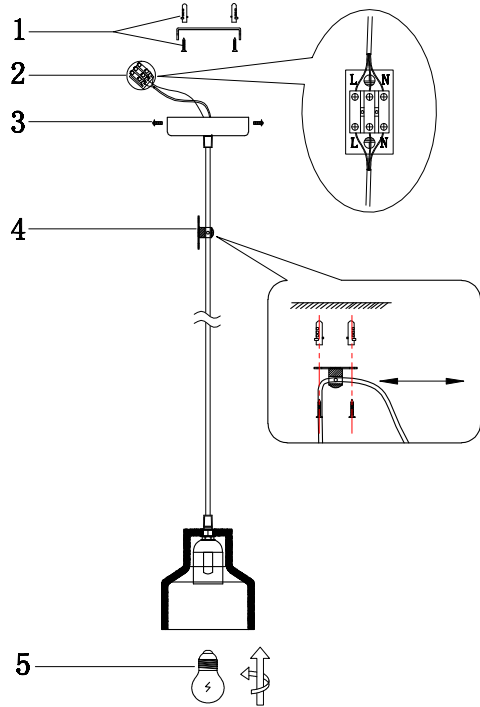

Instruction

T437-PL-01-GR

1 x E27 (60W)

Model: T437-PL-01-GR
Collection: Loft
Series: Broni

Pendant Lamps