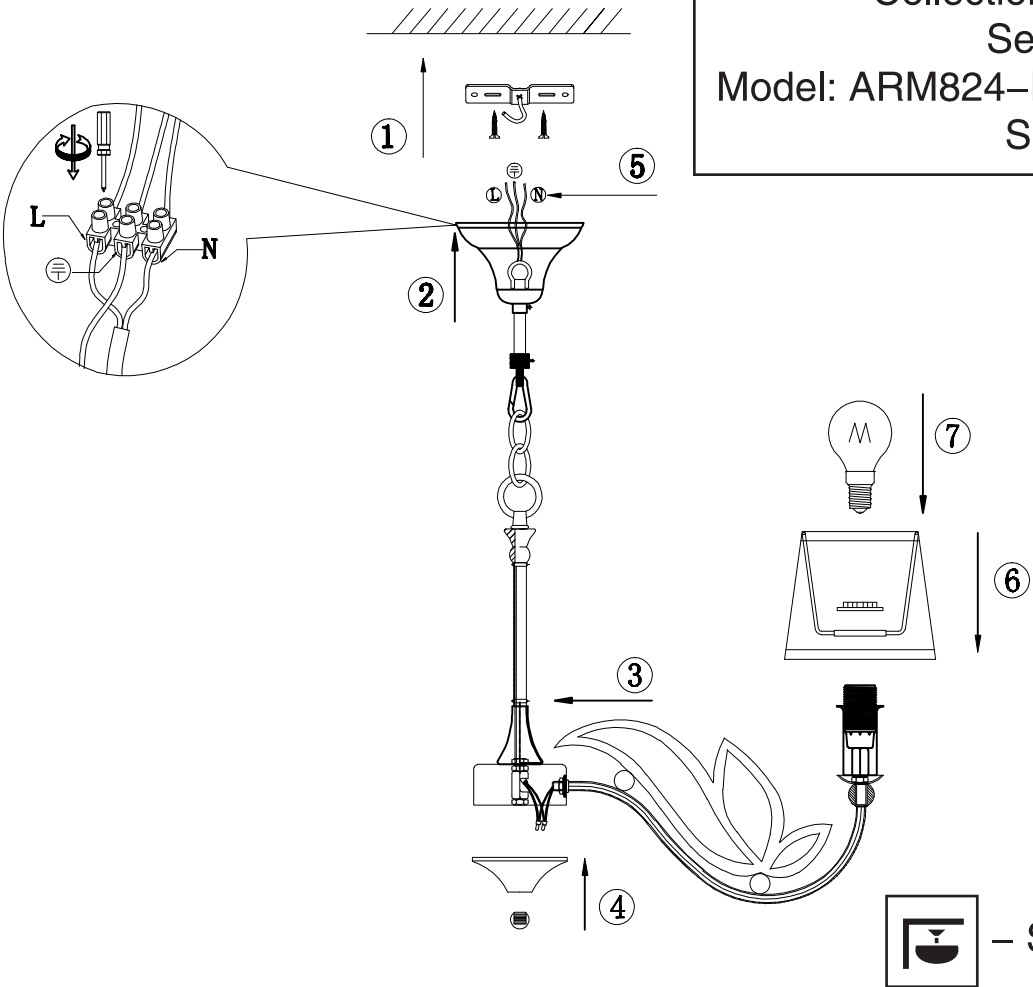

Instruction

Collection: Elegant
Series: Dafni
Model: ARM824-PL-07-W
Suspended

 - Suspended

7 x E14 (40w)

MAYTONI
DECORATIVE LIGHTING

www.maytoni.de