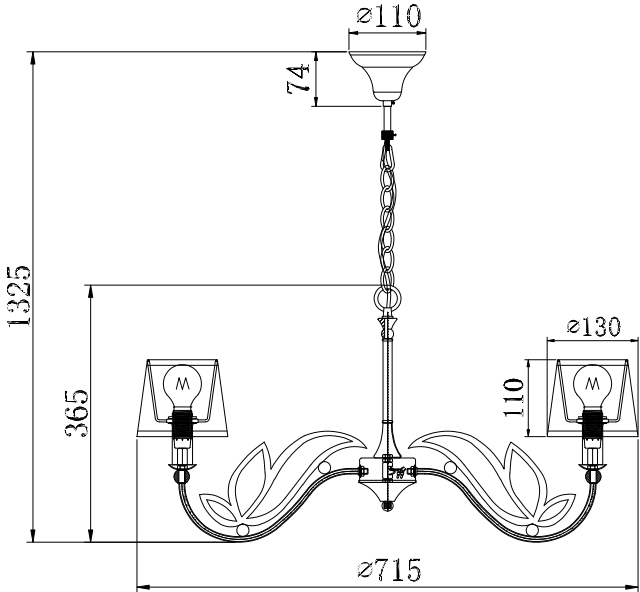

Instruction

Collection: Elegant
Series: Dafni
Model: ARM824-PL-07-W
Suspended

 - Suspended

7 x E14 (40w)

MAYTONI
DECORATIVE LIGHTING

www.maytoni.de