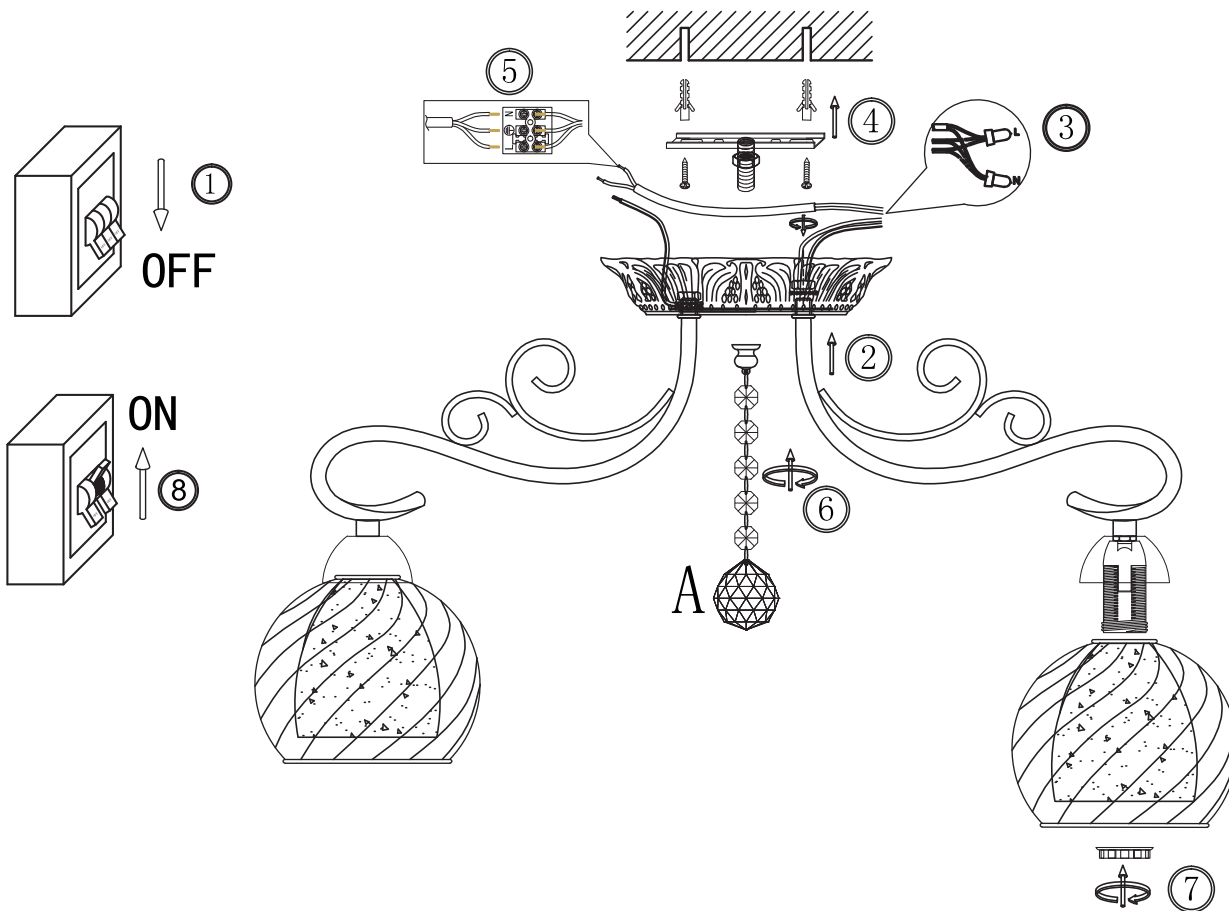

FREYA
TRADITION OF QUALITY

INSTRUCTION

MODEL: FR2662-PL-05-BZ

5 X E14 (40W)

FREYA-LIGHT.COM