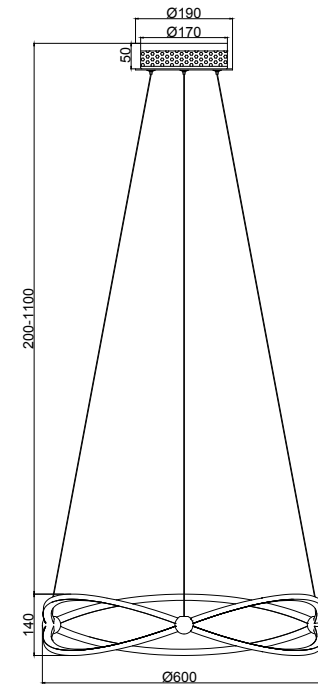

Instruction

MOD062PL-L45CH3K

MAX 45W
3000 Lumen

Model: MOD062PL-L45CH3K
Collection: Modern
Series: New Series 062

Pendant Lamps