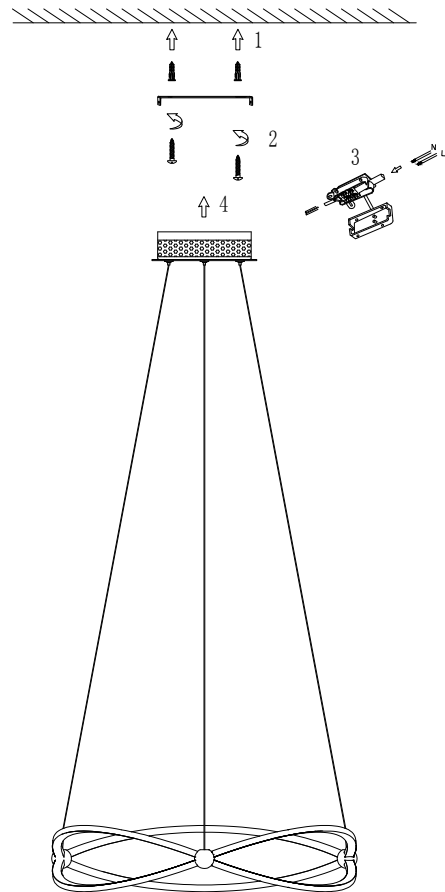

Instruction

MOD062PL-L45CH3K

MAX 45W
3000 Lumen

Model: MOD062PL-L45CH3K
Collection: Modern
Series: New Series 062

Pendant Lamps