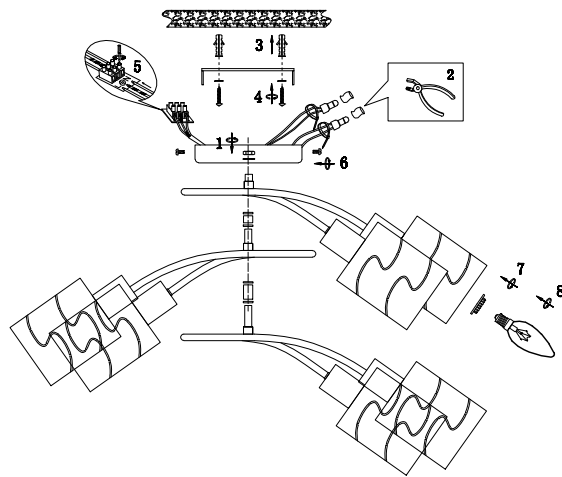

FREYA
TRADITION OF QUALITY

Instruction

FR5001CL-06N

6 x E14 (60W)

Model: FR5001CL-06N

Series: Joell

Ceiling Lamps