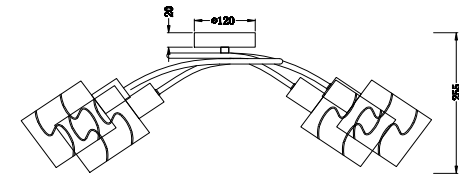

FREYA
TRADITION OF QUALITY

Instruction

FR5001CL-06N

6 x E14 (60W)

Model: FR5001CL-06N

Series: Joell

Ceiling Lamps