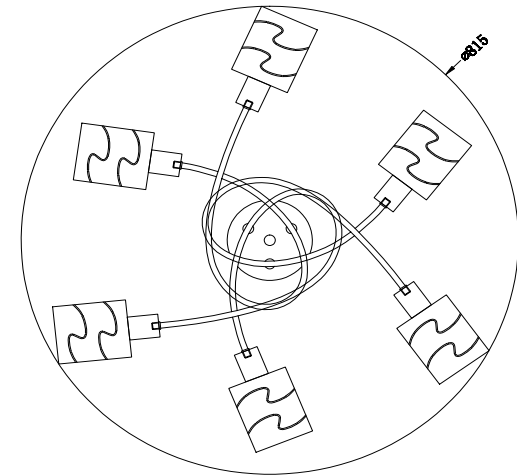

FREYA
TRADITION OF QUALITY

Instruction

FR5001CL-06N

6 x E14 (60W)

Model: FR5001CL-06N

Series: Joell

Ceiling Lamps