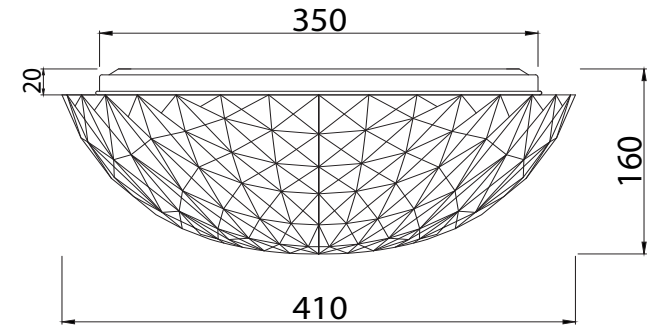

FREYA
TRADITION OF QUALITY

Instruction

FR6678CL-L24TR

MAX 24W
2400 Lumen

Model: FR6678CL-L24TR
Series: Marta

Ceiling Lamps