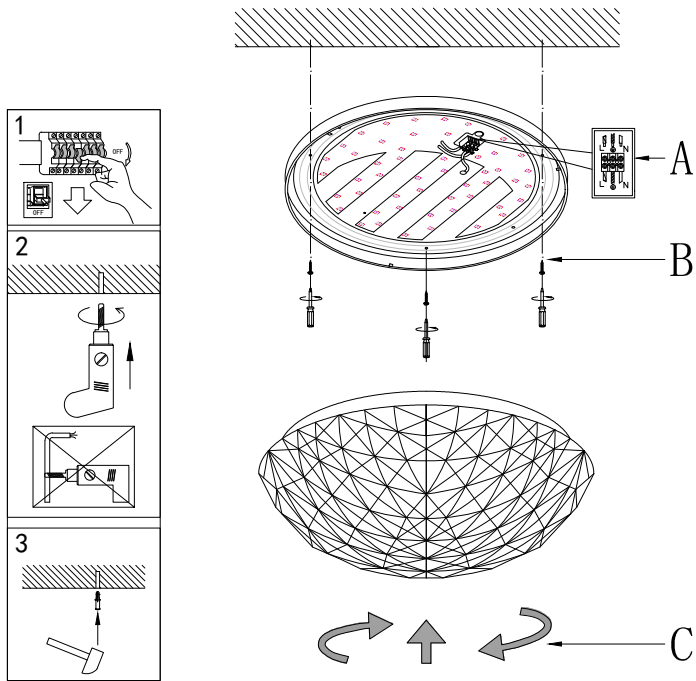

FREYA
TRADITION OF QUALITY

Instruction

FR6678CL-L24TR

MAX 24W
2400 Lumen

Model: FR6678CL-L24TR
Series: Marta

Ceiling Lamps