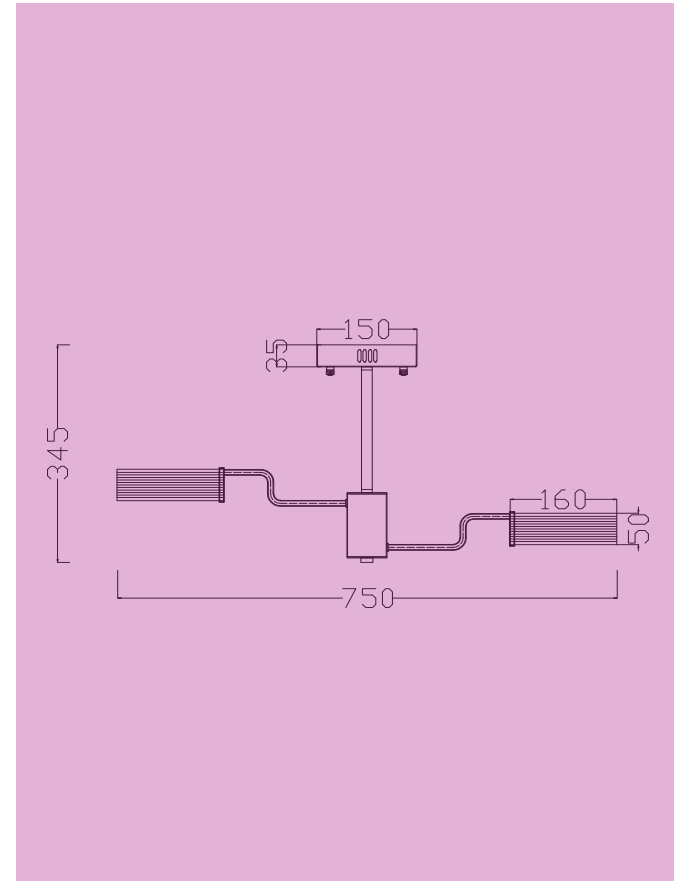

Instruction

FR6039CL-L64CH

Parallel connection

MAX 48W
3000 Lumen

Model: FR6039CL-L64CH
Collection: LED
Series: Eva

Ceiling Lamps