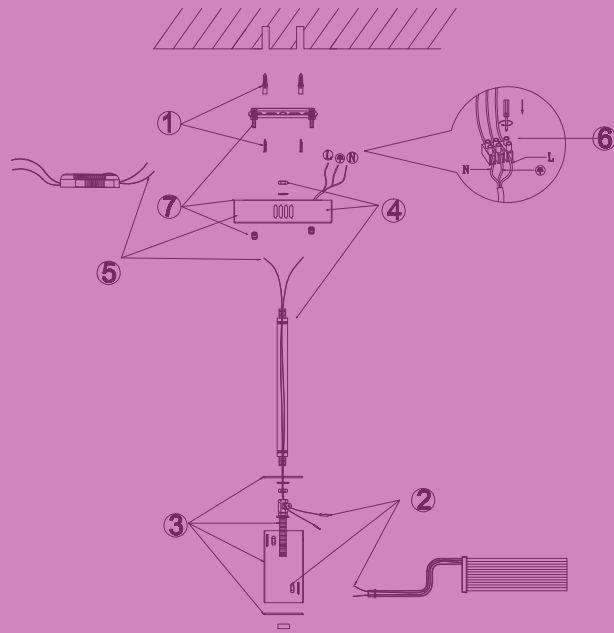

Instruction

FR6039CL-L64CH

Parallel connection

MAX 48W
3000 Lumen

Model: FR6039CL-L64CH
Collection: LED
Series: Eva

Ceiling Lamps