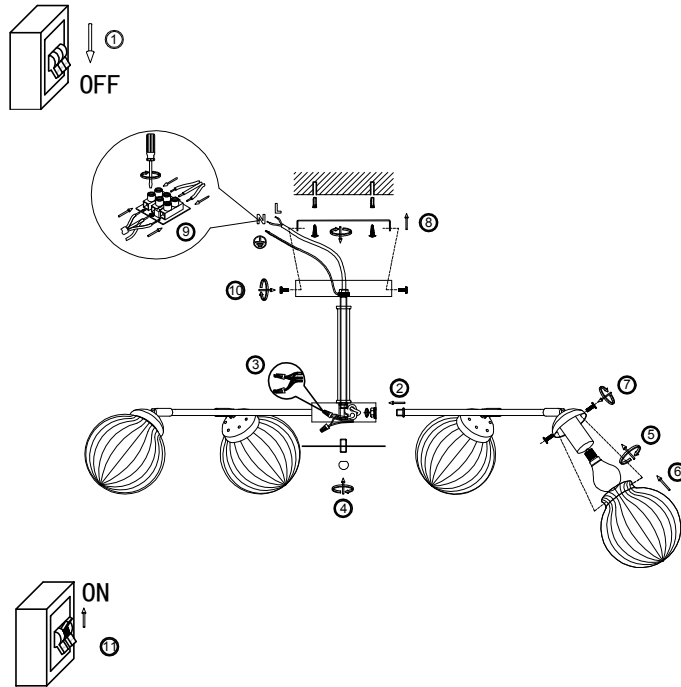

# Instruction

FR5041PL-08BS

8 x E14 (40W)

Model: FR5041PL-08BS  
Collection: Modern  
Series: Daisy

Ceiling Lamps