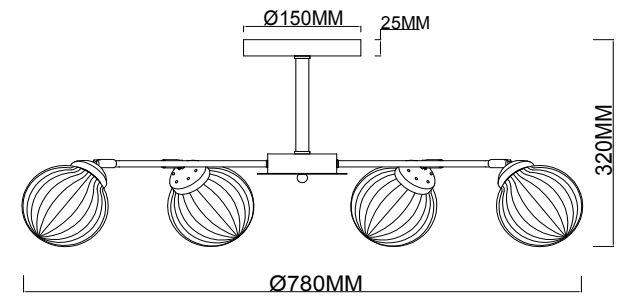

# Instruction

FR5041PL-08BS

8 x E14 (40W)

Model: FR5041PL-08BS  
Collection: Modern  
Series: Daisy

Ceiling Lamps