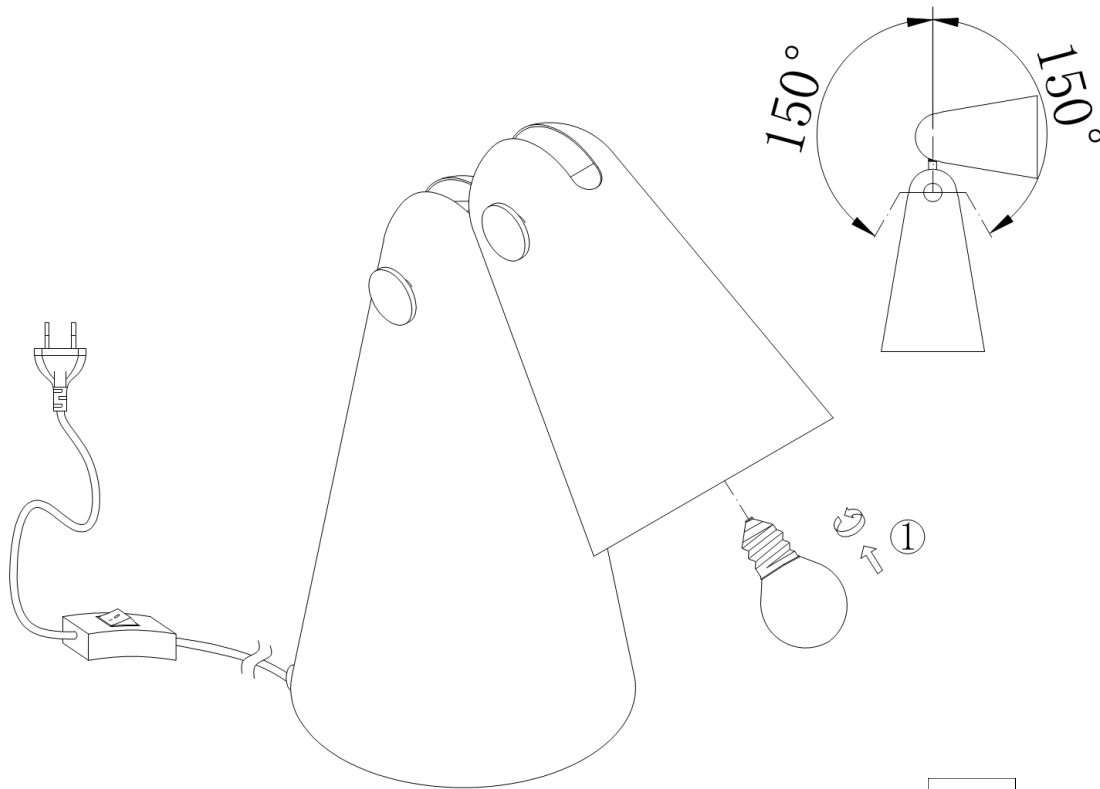

# Instruction

Collection: MODERN  
Series: NOVARA  
Model: MOD619TL-01GR  
Mobile

- Mobile

1 x E14 (40W)

**MAYTONI**  
DECORATIVE LIGHTING

[www.maytoni.de](http://www.maytoni.de)