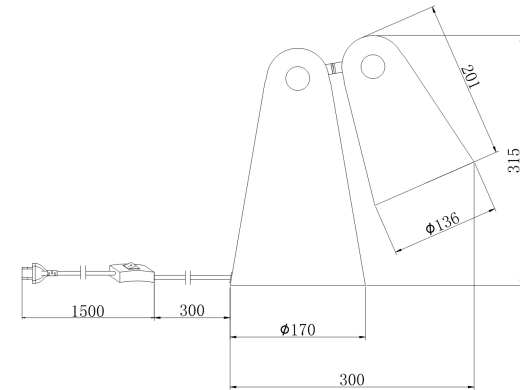

# Instruction

Collection: MODERN  
Series: NOVARA  
Model: MOD619TL-01GR  
Mobile

- Mobile

1 x E14 (40W)

**MAYTONI**  
DECORATIVE LIGHTING

[www.maytoni.de](http://www.maytoni.de)