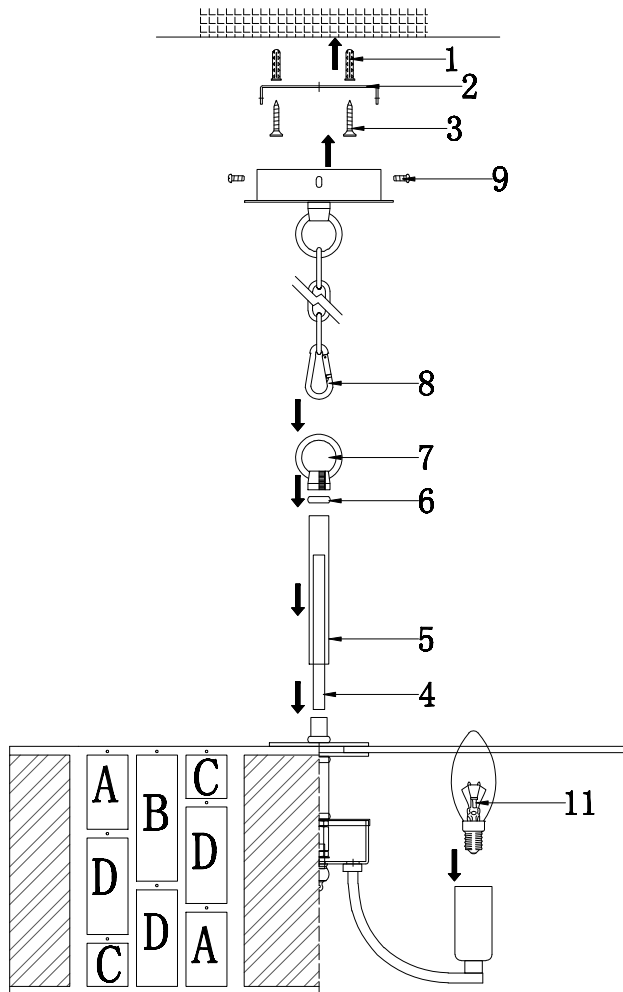

# Instruction

MOD028PL-06CH

6 x E14 (60W)

Model: MOD028PL-06CH  
Collection: Modern  
Series: Mercurio

Pendant Lamps