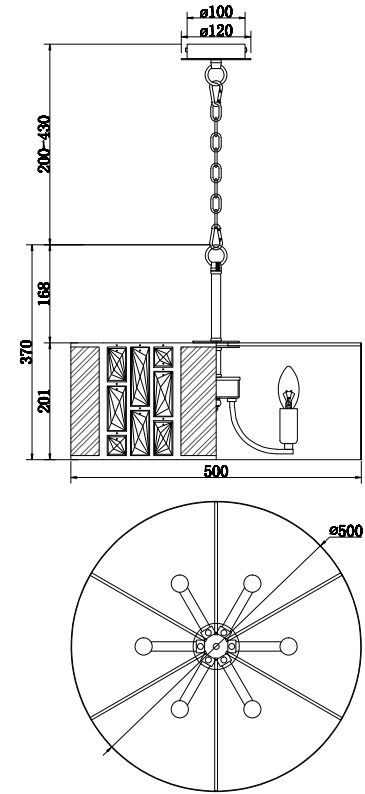

# Instruction

MOD028PL-06CH

6 x E14 (60W)

Model: MOD028PL-06CH  
Collection: Modern  
Series: Mercurio

Pendant Lamps