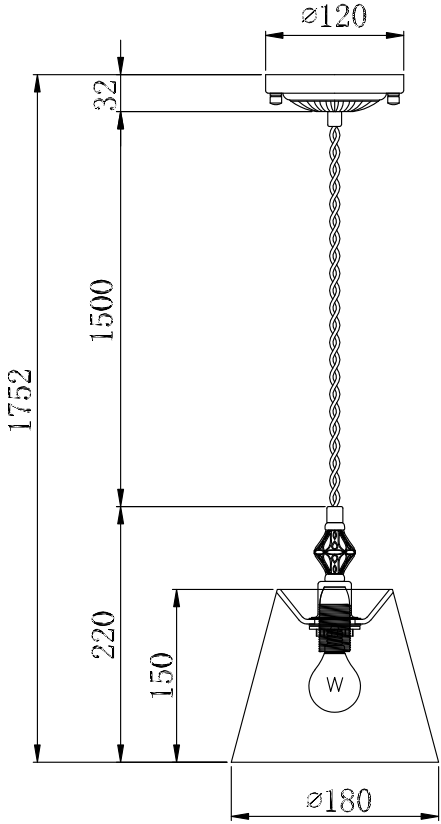

Instruction

Collection: Elegant
Series: Monsoon
Model: ARM154-PL-01-S
Ceiling

1 x E14 (40w)

MAYTONI
DECORATIVE LIGHTING

www.maytoni.de