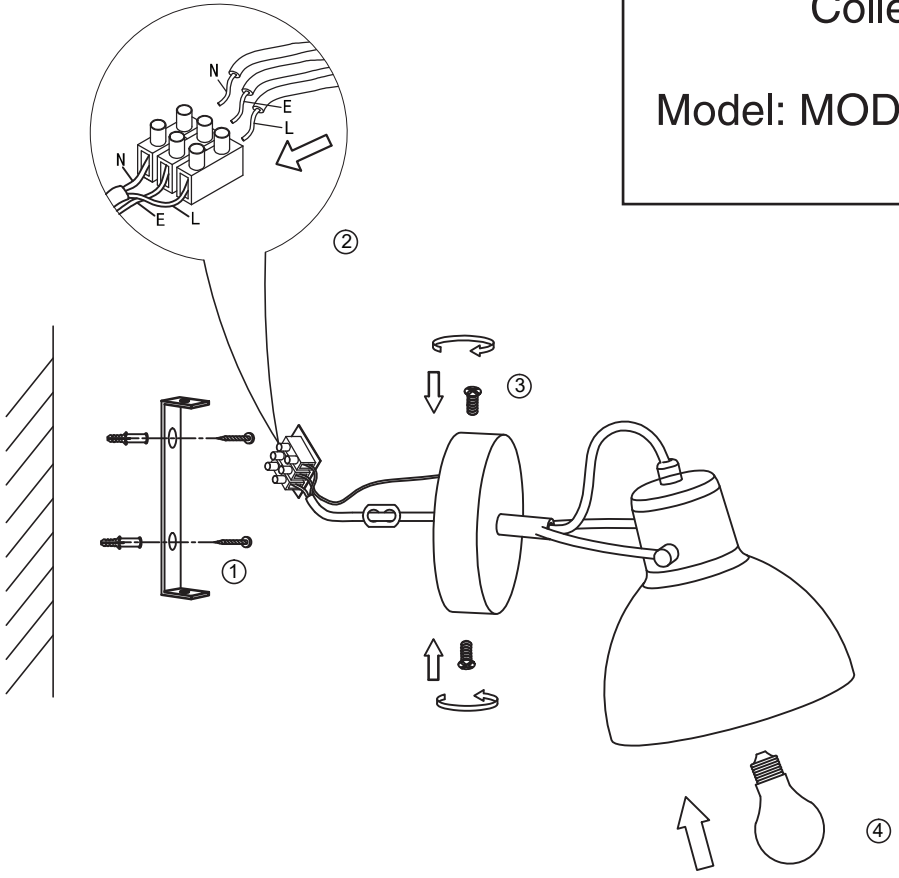

Instruction

Collection: Modern
Series: Daniel
Model: MOD407-WL-01-W
Wall

1 x E14 (40w)

MAYTONI
DECORATIVE LIGHTING
www.maytoni.de