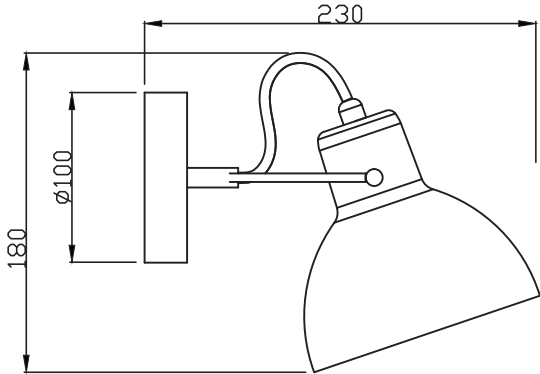

Instruction

Collection: Modern
Series: Daniel
Model: MOD407-WL-01-W
Wall

1 x E14 (40w)

MAYTONI
DECORATIVE LIGHTING
www.maytoni.de