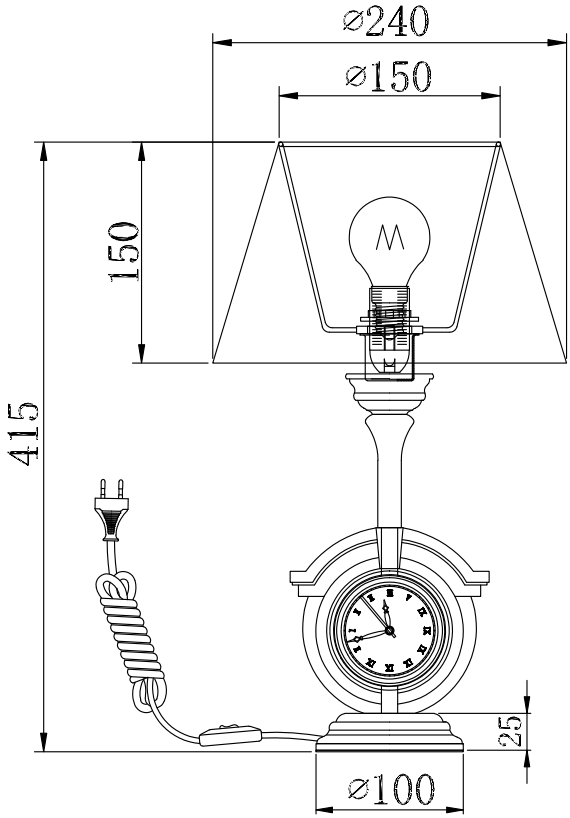

Instruction

Collection: Elegant
Series: Milea
Model: ARM132-TL-01-GR
Mobile

1 x E14 (40w)

MAYTONI
DECORATIVE LIGHTING

www.maytoni.de