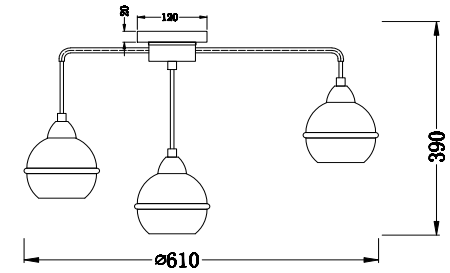

FREYA
TRADITION OF QUALITY

Instruction

FR5004CL-07CH

7 x E14 (28W)

Recommended to use with LED bulbs

Model: FR5004CL-07CH
Collection: Modern
Series: Tommasa

Ceiling Lamps