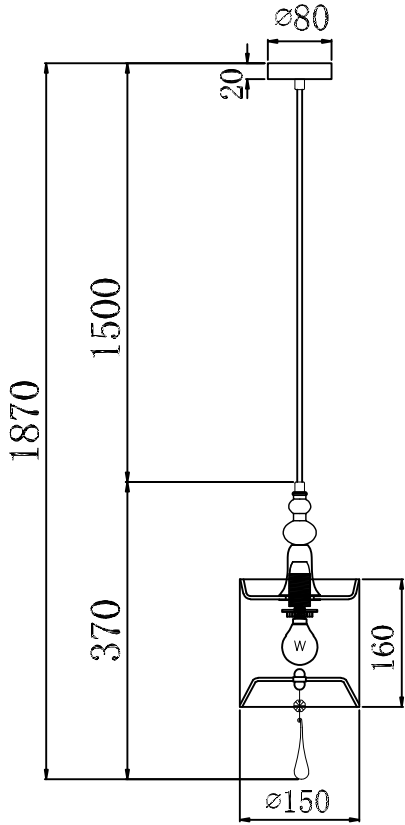

# Instruction

Collection: House  
Series: Beince  
Model: H018-PL-01-NG  
Pendant Lamps

A=1

- Pendant Lamps

1 x E14 (40w)

**MAYTONI**  
DECORATIVE LIGHTING

[www.maytoni.de](http://www.maytoni.de)