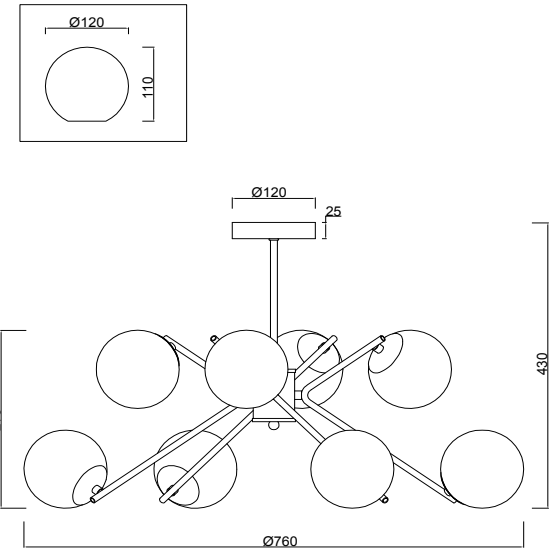

# Instruction

FR5083PL-08CH

8 x E14 (40W)

Model: FR5083PL-08CH  
Collection: Modern  
Series: Nancy

Ceiling Lamps