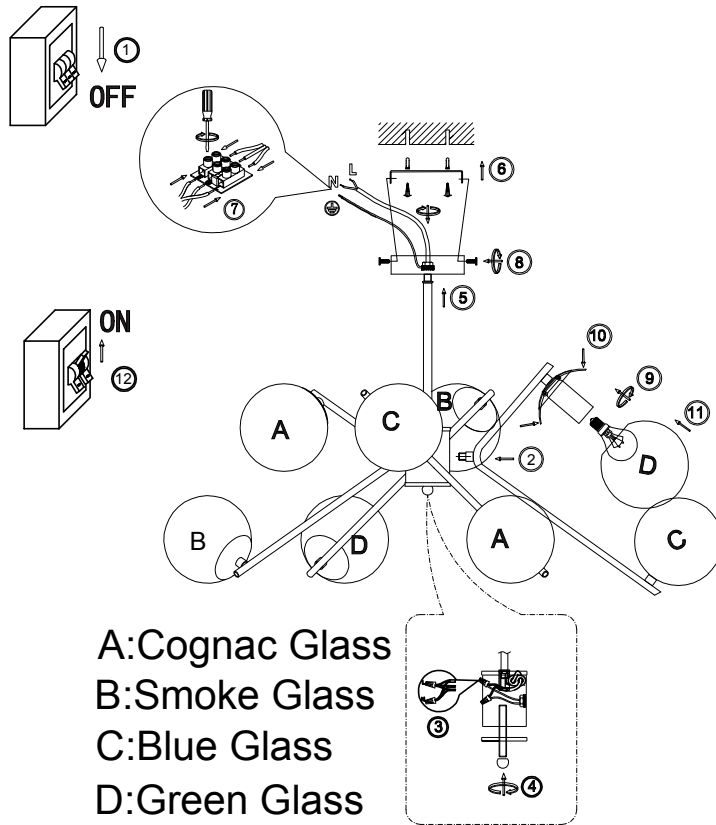

# Instruction

FR5083PL-08CH

8 x E14 (40W)

Model: FR5083PL-08CH  
Collection: Modern  
Series: Nancy

Ceiling Lamps